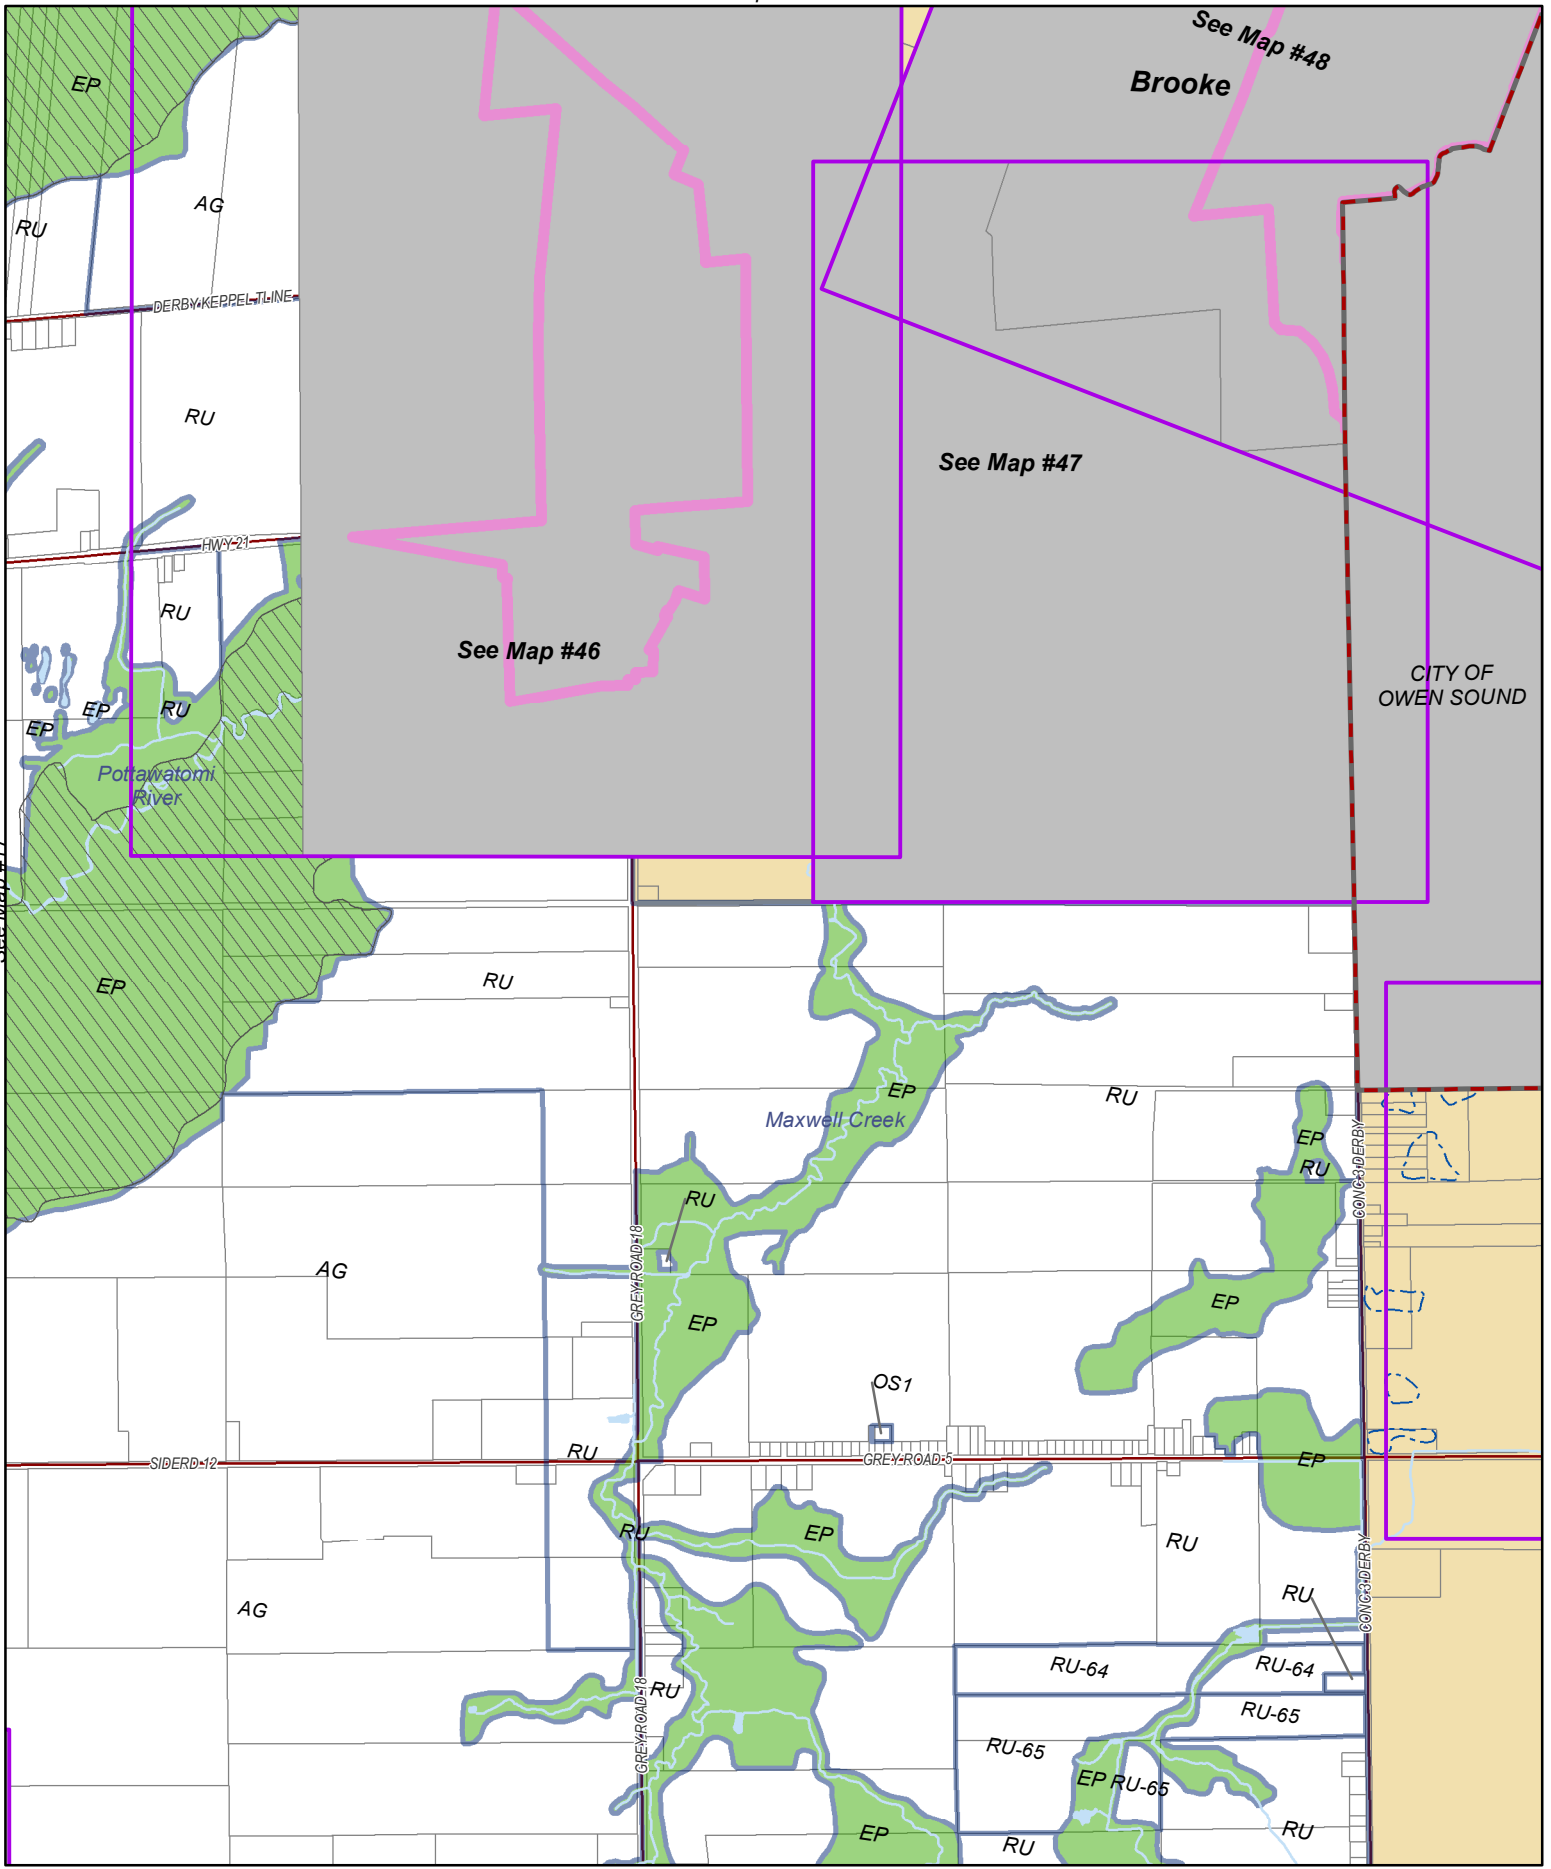

See Map #14

See Map #16

See Map #18

See Map #20

Township of Georgian Bluffs
Zoning By-law 2020-020

Schedule A
Map #17/ 53

Date: December 11, 2019

See Map #15

See Map #48
Brooke

Brooke

See Map #47

See Map #46

CITY OF OWEN SOUND

See Map #17

See Map #21

Township of Georgian Bluffs
 Zoning By-law 2020-020