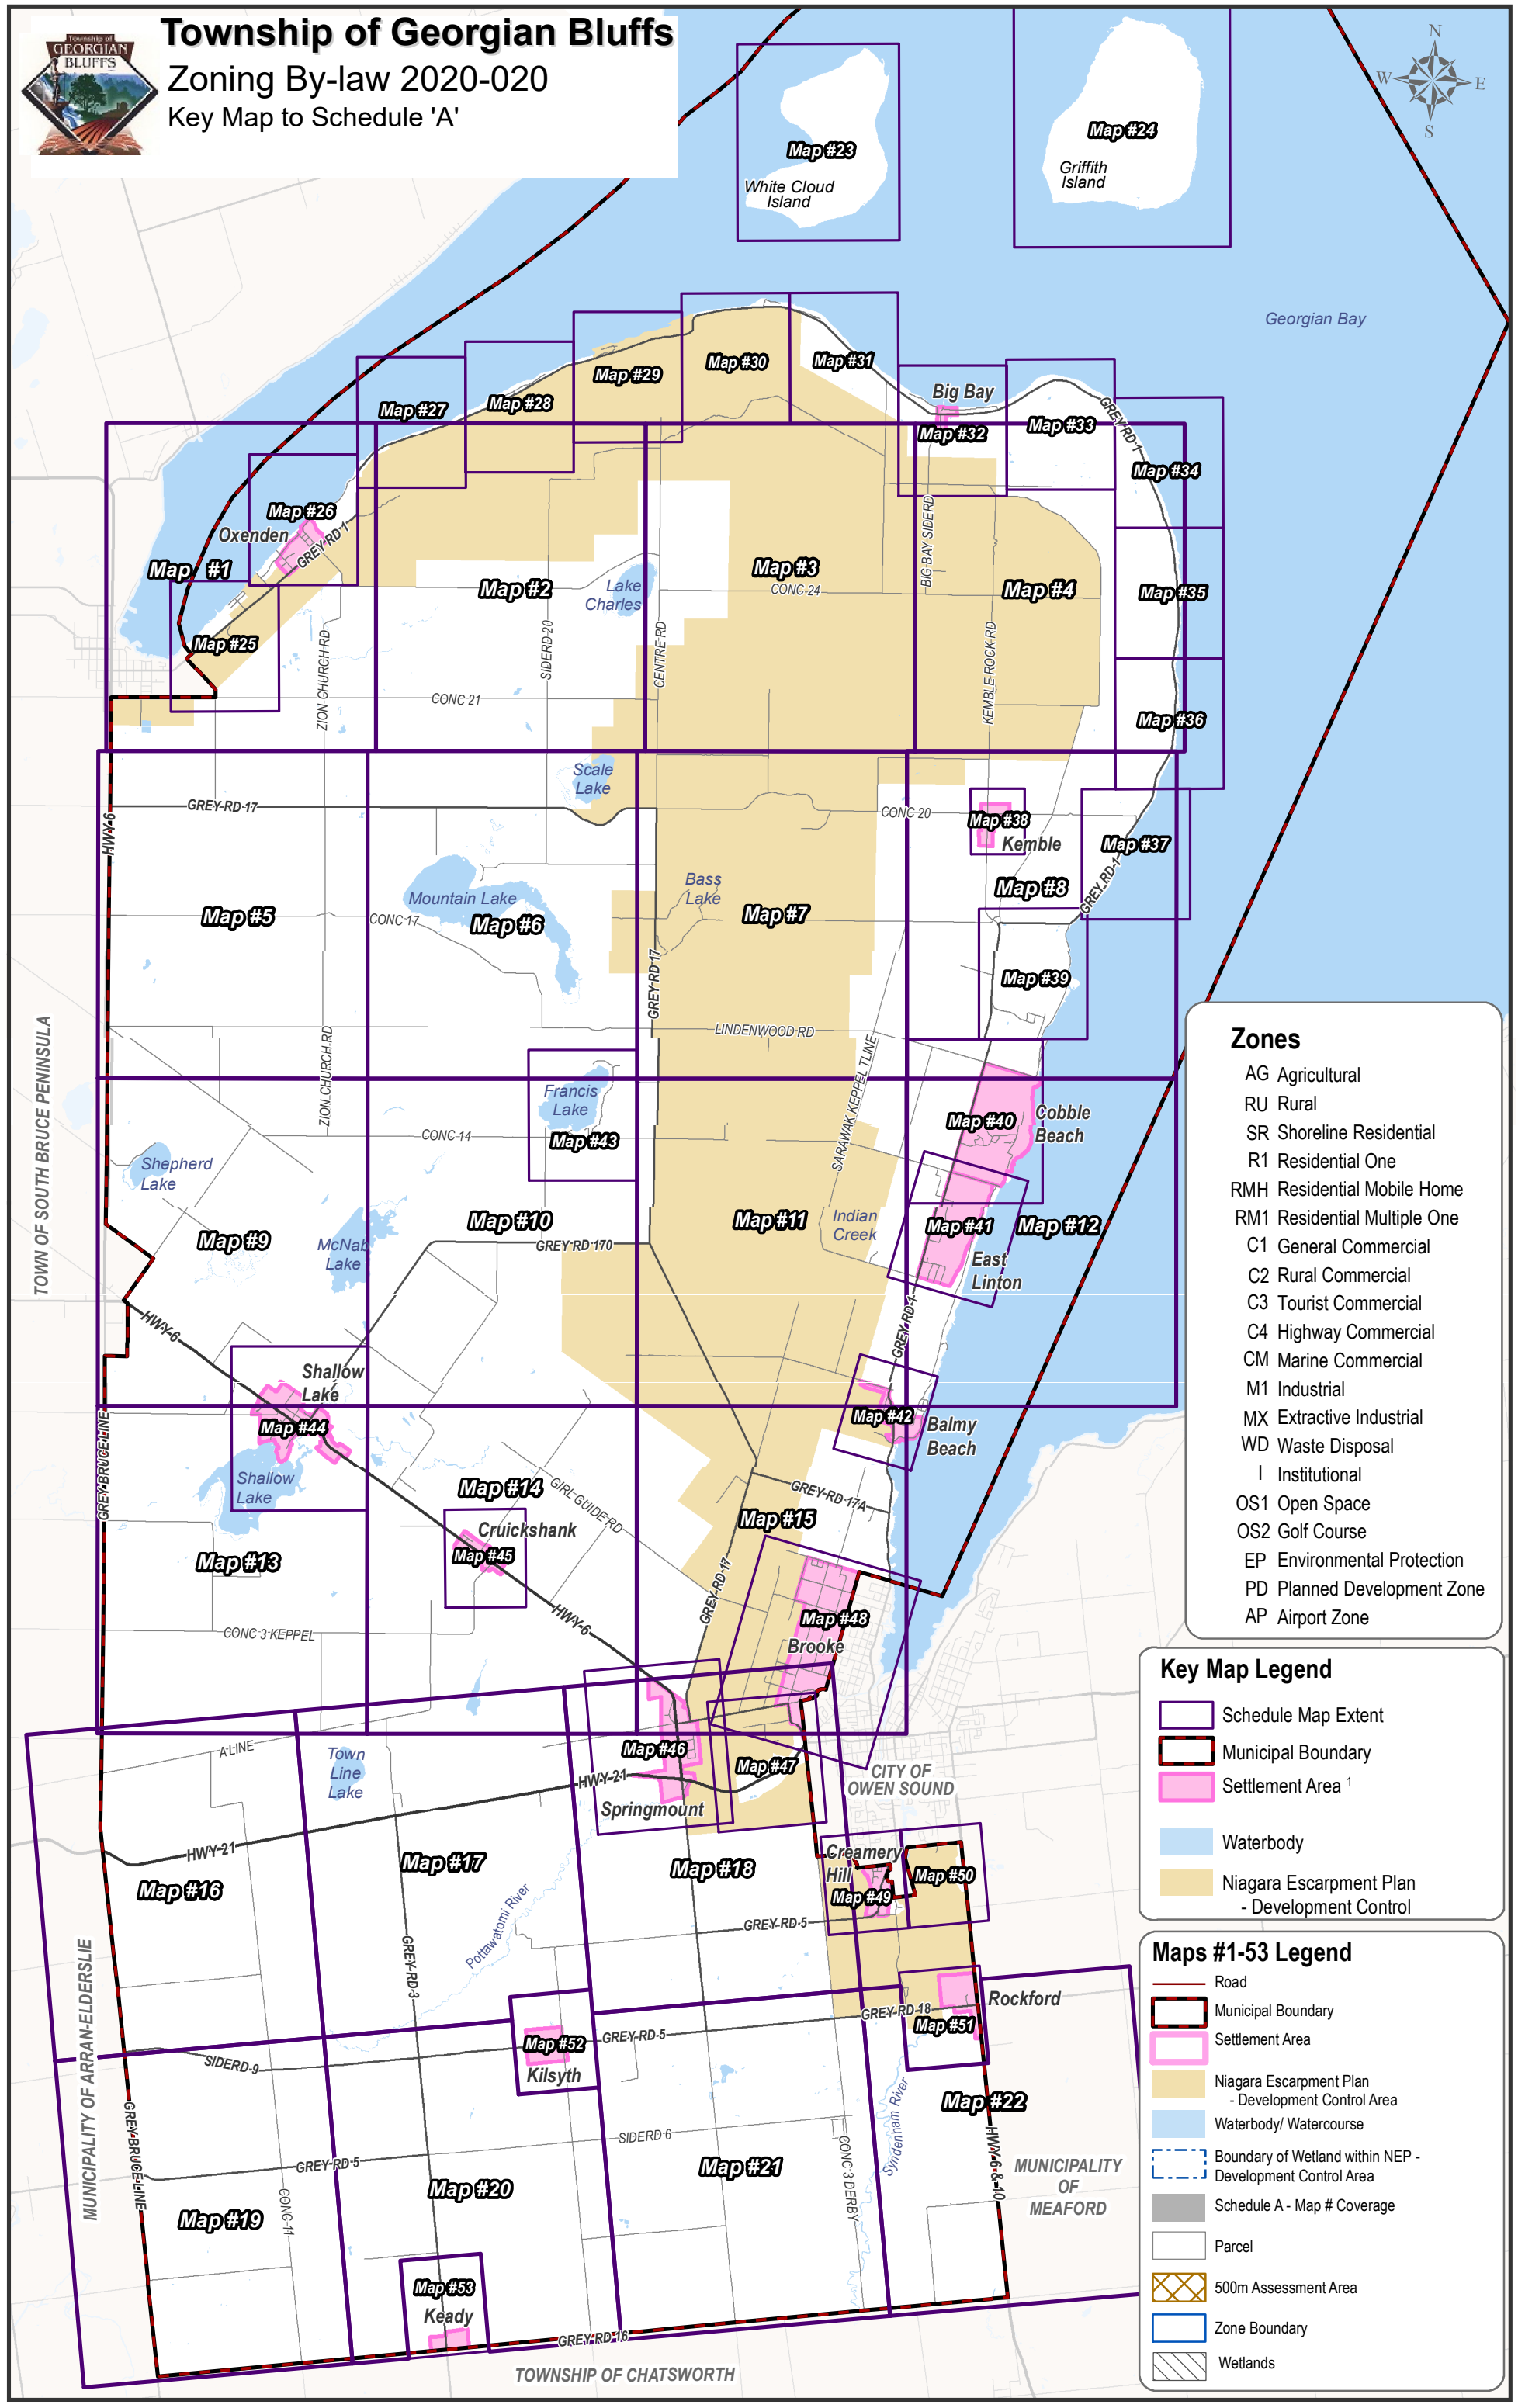

Township of Georgian Bluffs

Zoning By-law 2020-020

Key Map to Schedule 'A'

1. #### Zones
2. AG Agricultural
   - RU Rural
   - SR Shoreline Residential
   - R1 Residential One
   - RMH Residential Mobile Home
   - RM1 Residential Multiple One
   - C1 General Commercial
   - C2 Rural Commercial
   - C3 Tourist Commercial
   - C4 Highway Commercial
   - CM Marine Commercial
   - M1 Industrial
   - MX Extractive Industrial
   - WD Waste Disposal
   - I Institutional
   - OS1 Open Space
   - OS2 Golf Course
   - EP Environmental Protection
   - PD Planned Development Zone
   - AP Airport Zone

1. #### Key Map Legend
2. Schedule Map Extent
   - Municipal Boundary
   - Settlement Area ¹
   - Waterbody
   - Niagara Escarpment Plan - Development Control

1. #### Maps #1-53 Legend
2. Road
   - Municipal Boundary
   - Settlement Area
   - Niagara Escarpment Plan - Development Control Area
   - Waterbody/ Watercourse
   - Boundary of Wetland within NEP - Development Control Area
   - Schedule A - Map # Coverage
   - Parcel
   - 500m Assessment Area
   - Zone Boundary
   - Wetlands

Alternate accessible formats available on request.

¹Settlement Areas shown on schedules do not include Inland Lakes and Shoreline Settlement Areas.