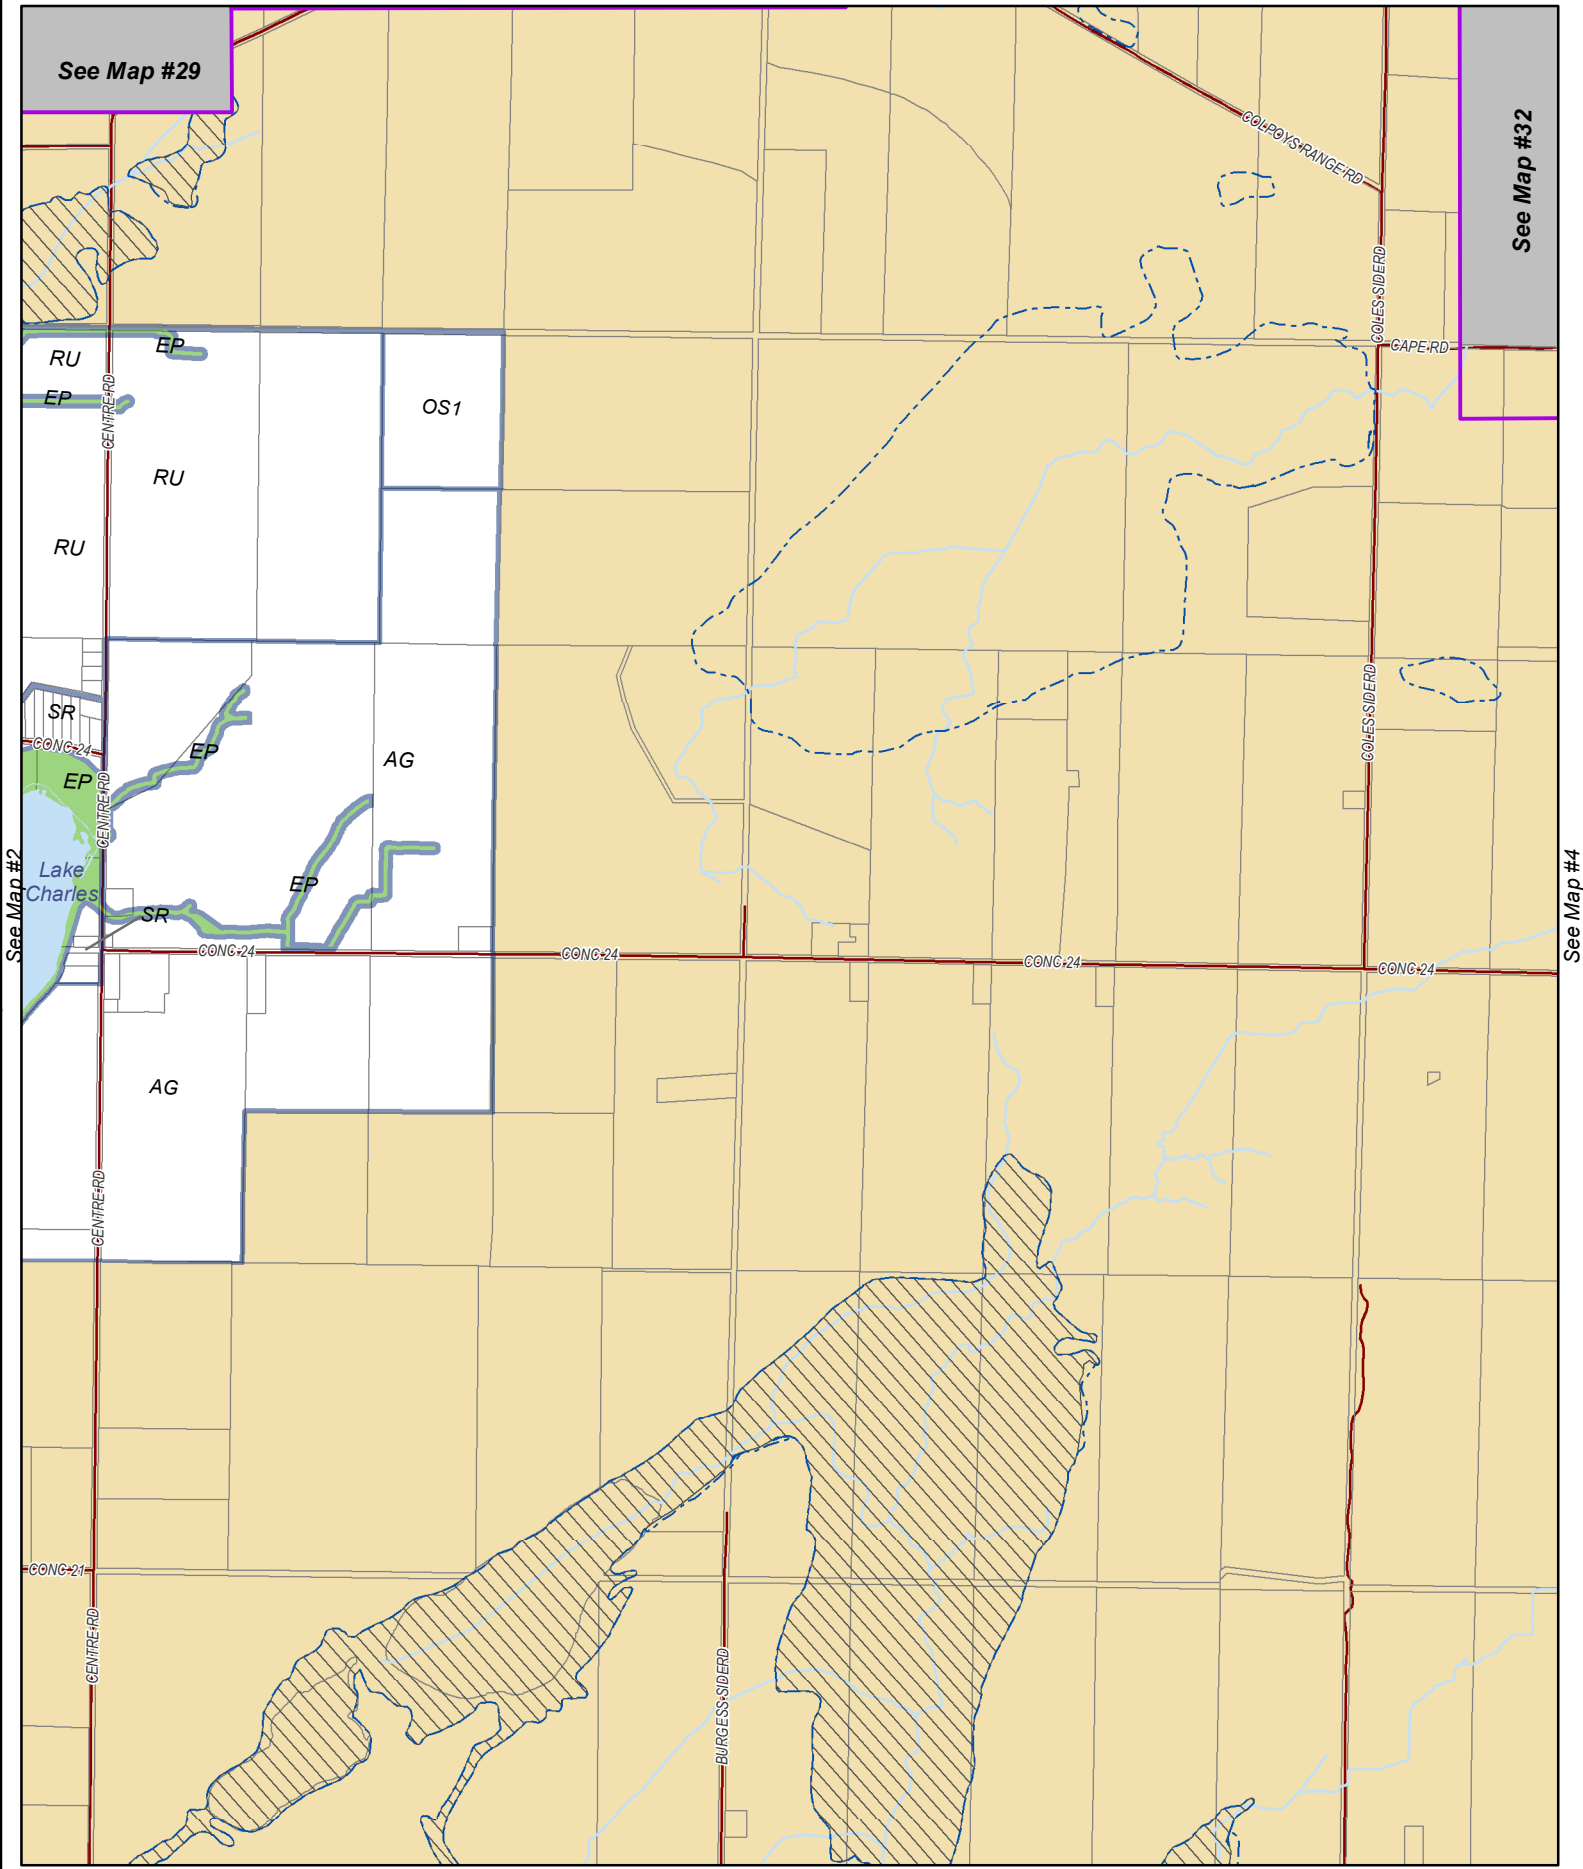

Alternate accessible formats available on request.

¹Settlement Areas shown on schedules do not include Inland Lakes and Shoreline Settlement Areas.

TOWN OF SOUTH BRUCE PENINSULA

Georgian Bay

See Map #26

Oxenden

WARTON KEPPEL INTERNATIONAL AIRPORT

See Map #25

TOWN OF SOUTH BRUCE PENINSULA

Gleason Brook

Township of Georgian Bluffs
Zoning By-law 2020-020

Schedule A
Map #1/ 53

Date: December 11, 2019

See Map #2

See Map #5

See Map #1

See Map #3

See Map #6

See Map #29

See Map #32

See Map #2

See Map #4

See Map #7

Big Bay

See Map #32

See Map #33

Georgian Bay

See Map #34

See Map #35

See Map #36