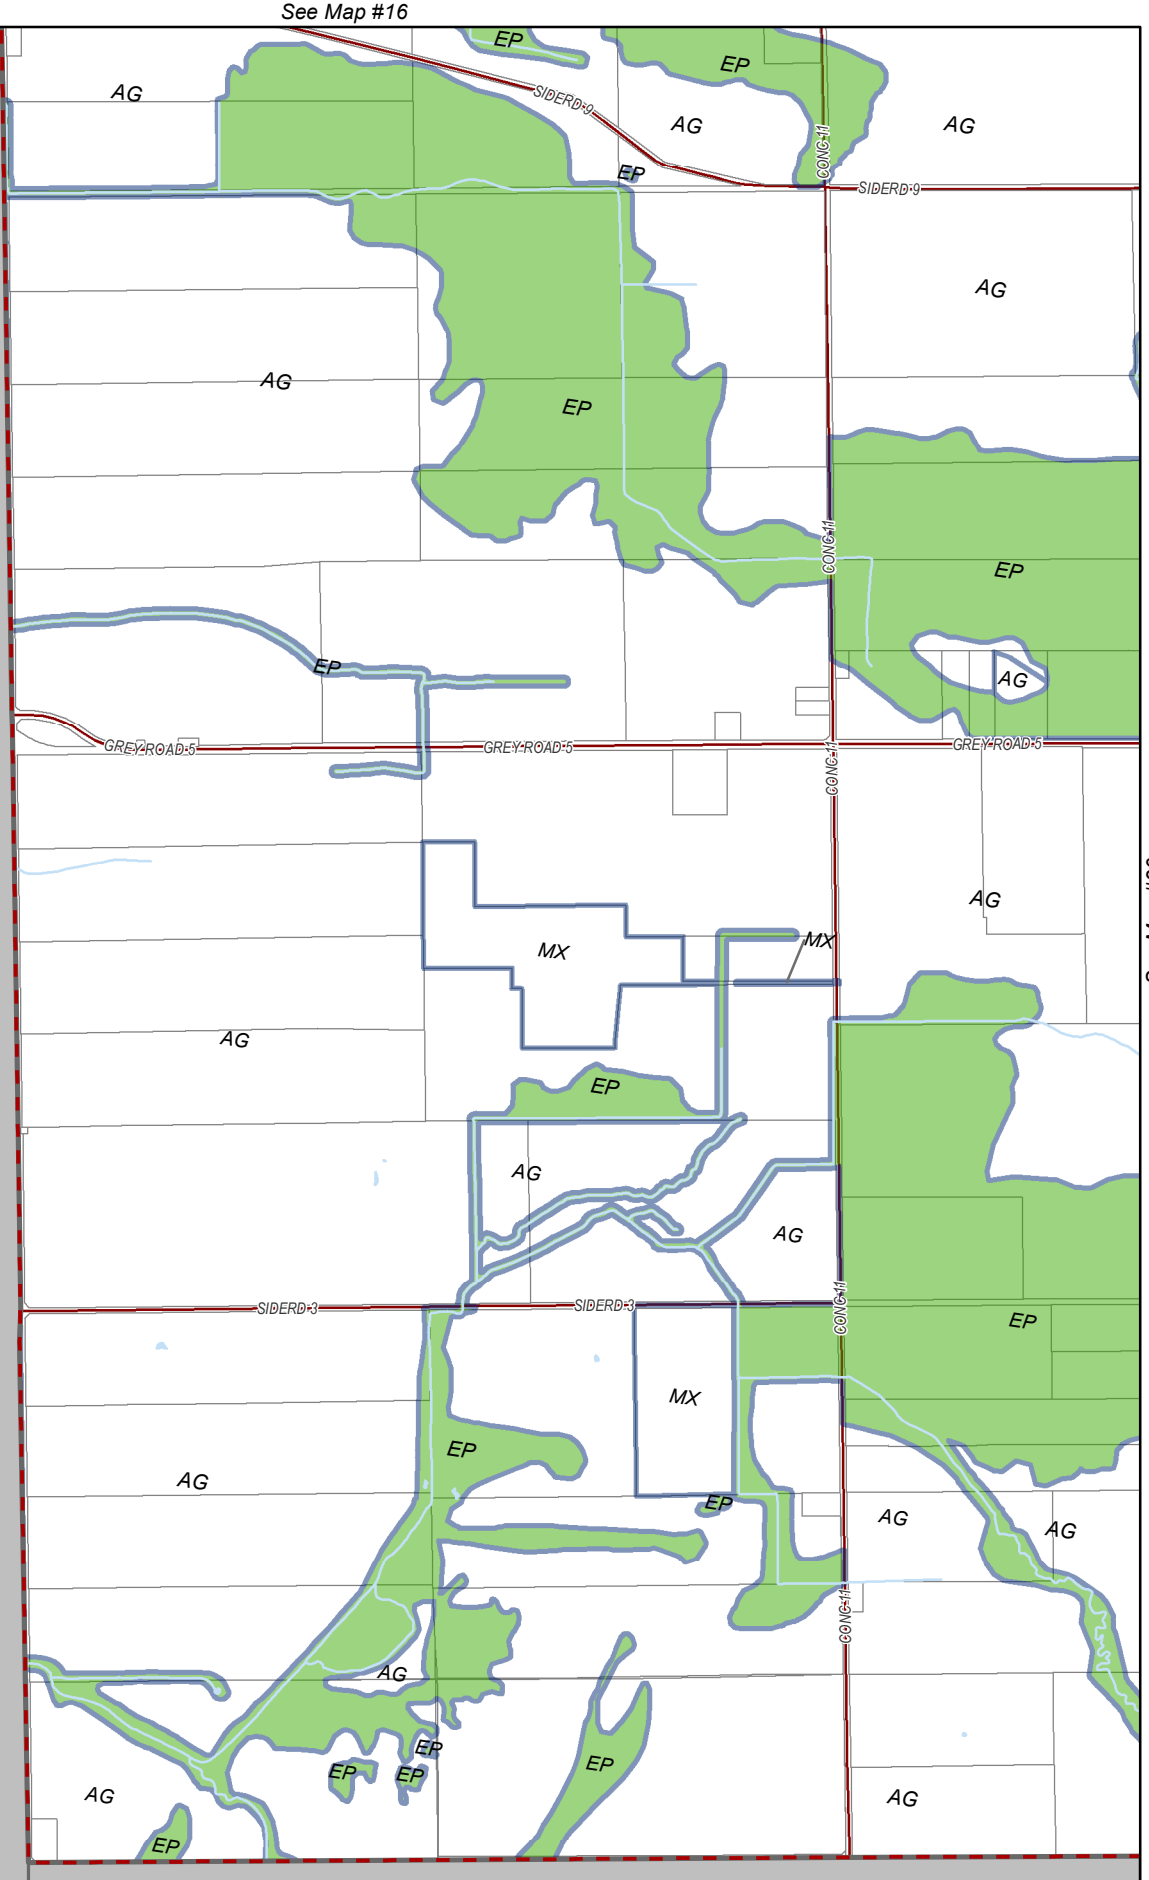

See Map #14

See Map #16

See Map #18

See Map #20

Township of Georgian Bluffs
Zoning By-law 2020-020

Schedule A
Map #17/ 53

Date: December 11, 2019

See Map #15

See Map #48
Brooke

Brooke

See Map #47

See Map #46

CITY OF OWEN SOUND

See Map #17

See Map #21

Township of Georgian Bluffs
 Zoning By-law 2020-020

Schedule A
Map #18/ 53

Date: December 11, 2019

See Map #16

MUNICIPALITY OF
ARRAN-ELDERSLIE

See Map #20

MUNICIPALITY OF
ARRAN-ELDERSLIE

See Map #17

See Map #19