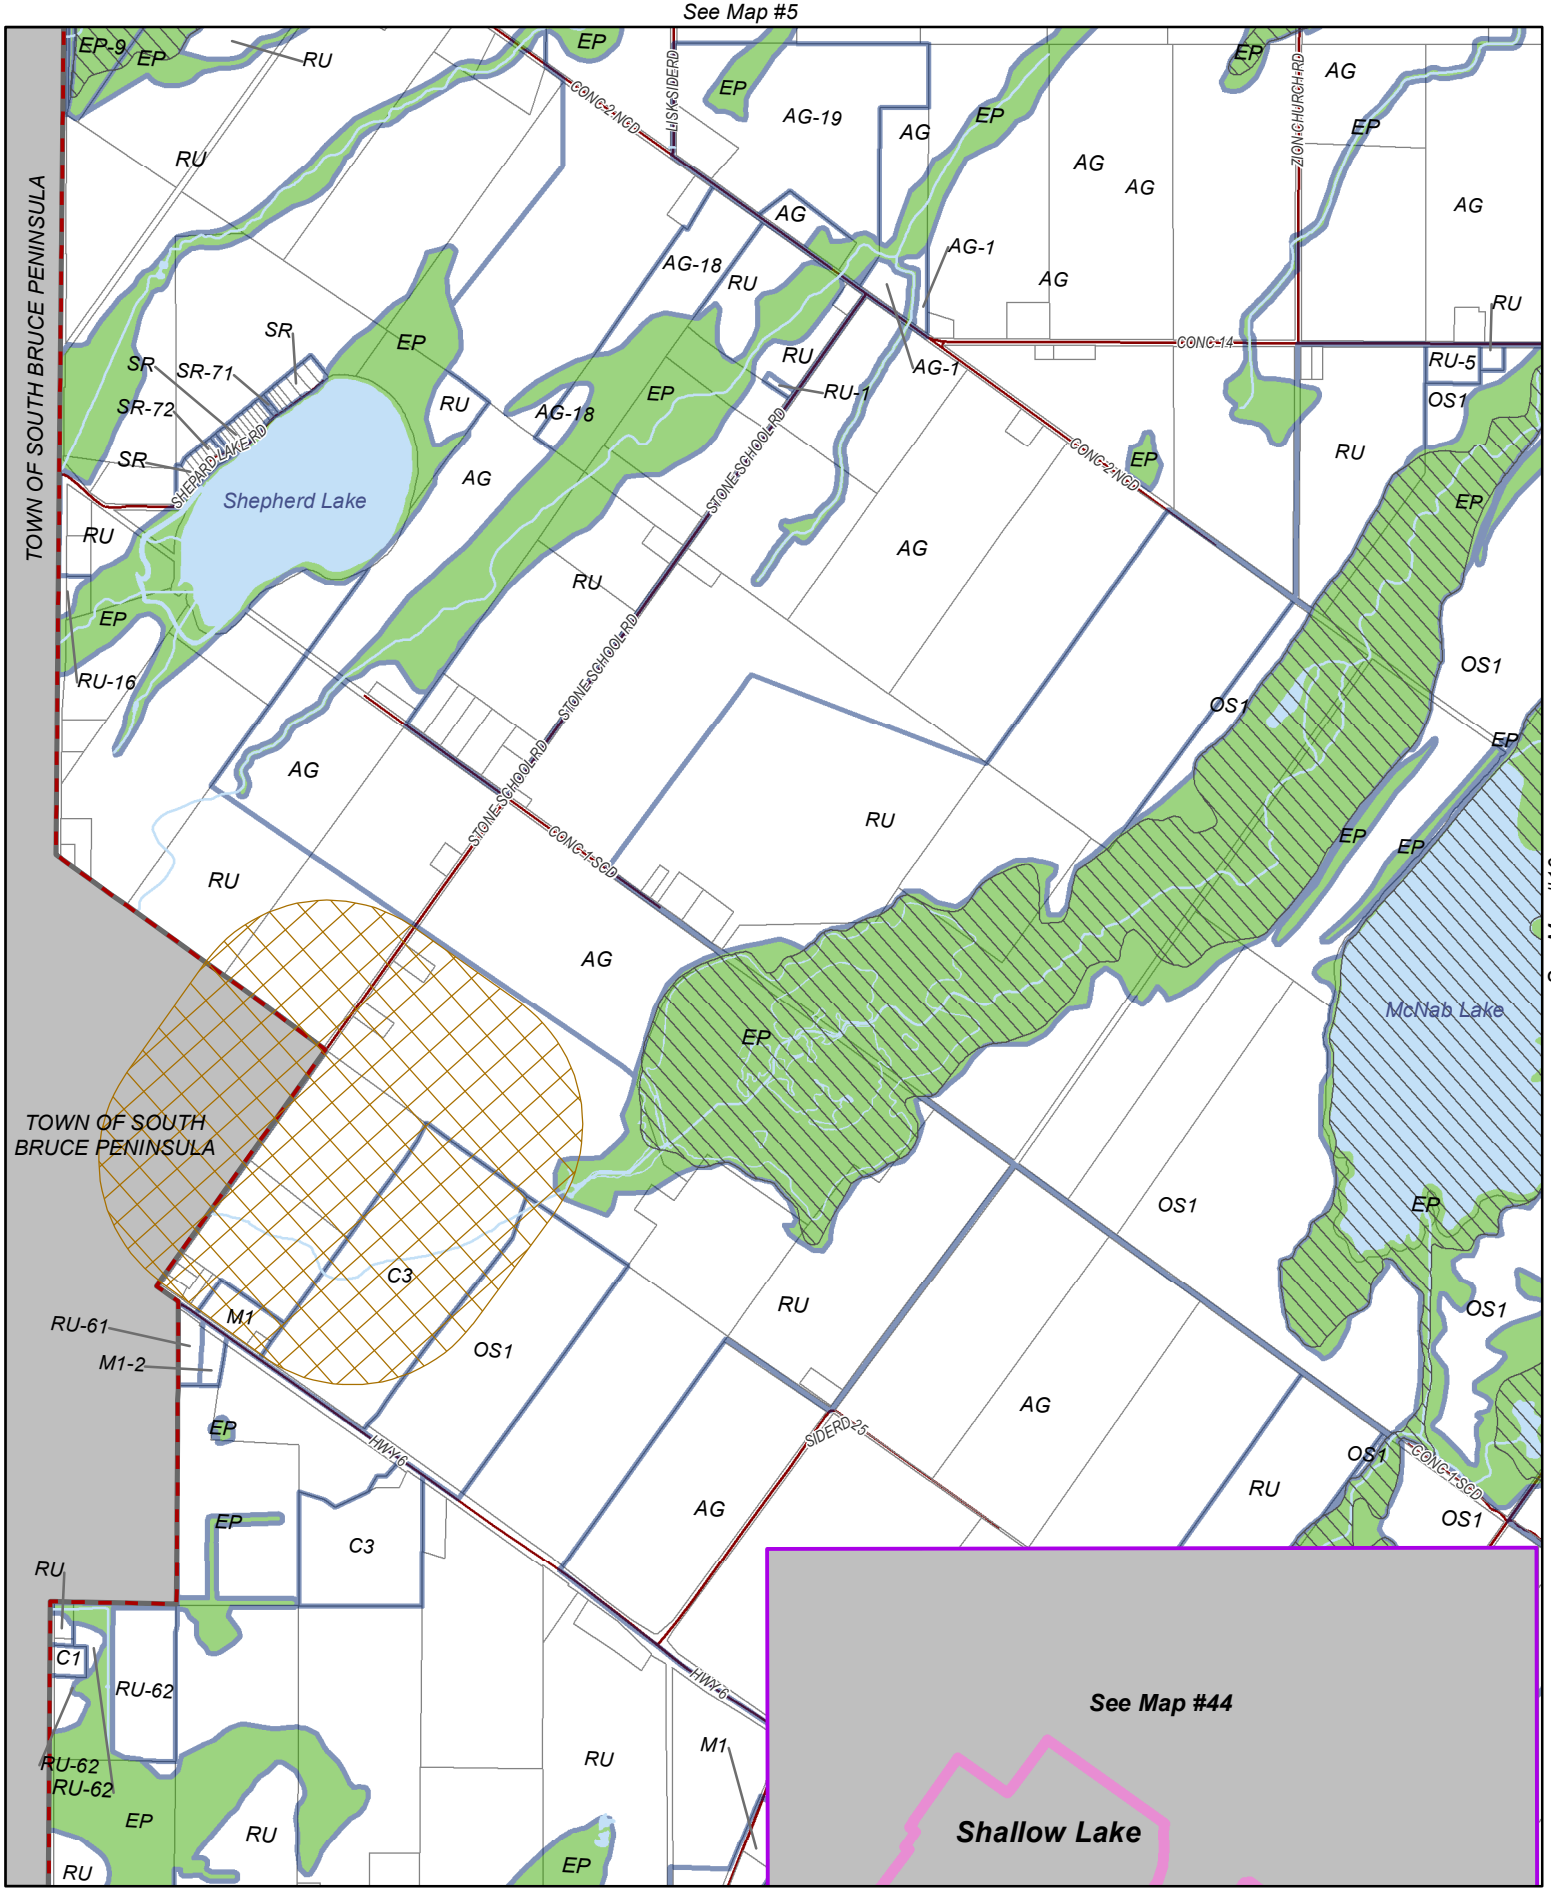

See Map #7

Big Bay

See Map #32

See Map #33

Georgian Bay

See Map #34

See Map #35

See Map #36

See Map #11

Township of Georgian Bluffs
 Zoning By-law 2020-020

Schedule A
Map #7/ 53

Date: December 11, 2019

See Map #4

See Map #36

See Map #37

See Map #39

Cobble Beach

See Map #7

See Map #12

Township of Georgian Bluffs
Zoning By-law 2020-020

Schedule A
Map #8/ 53

Date: December 11, 2019

See Map #6

See Map #43

See Map #14

See Map #7

See Map #10

See Map #12

See Map #15

Township of Georgian Bluffs
 Zoning By-law 2020-020

Schedule A
Map #11/ 53

Date: December 11, 2019