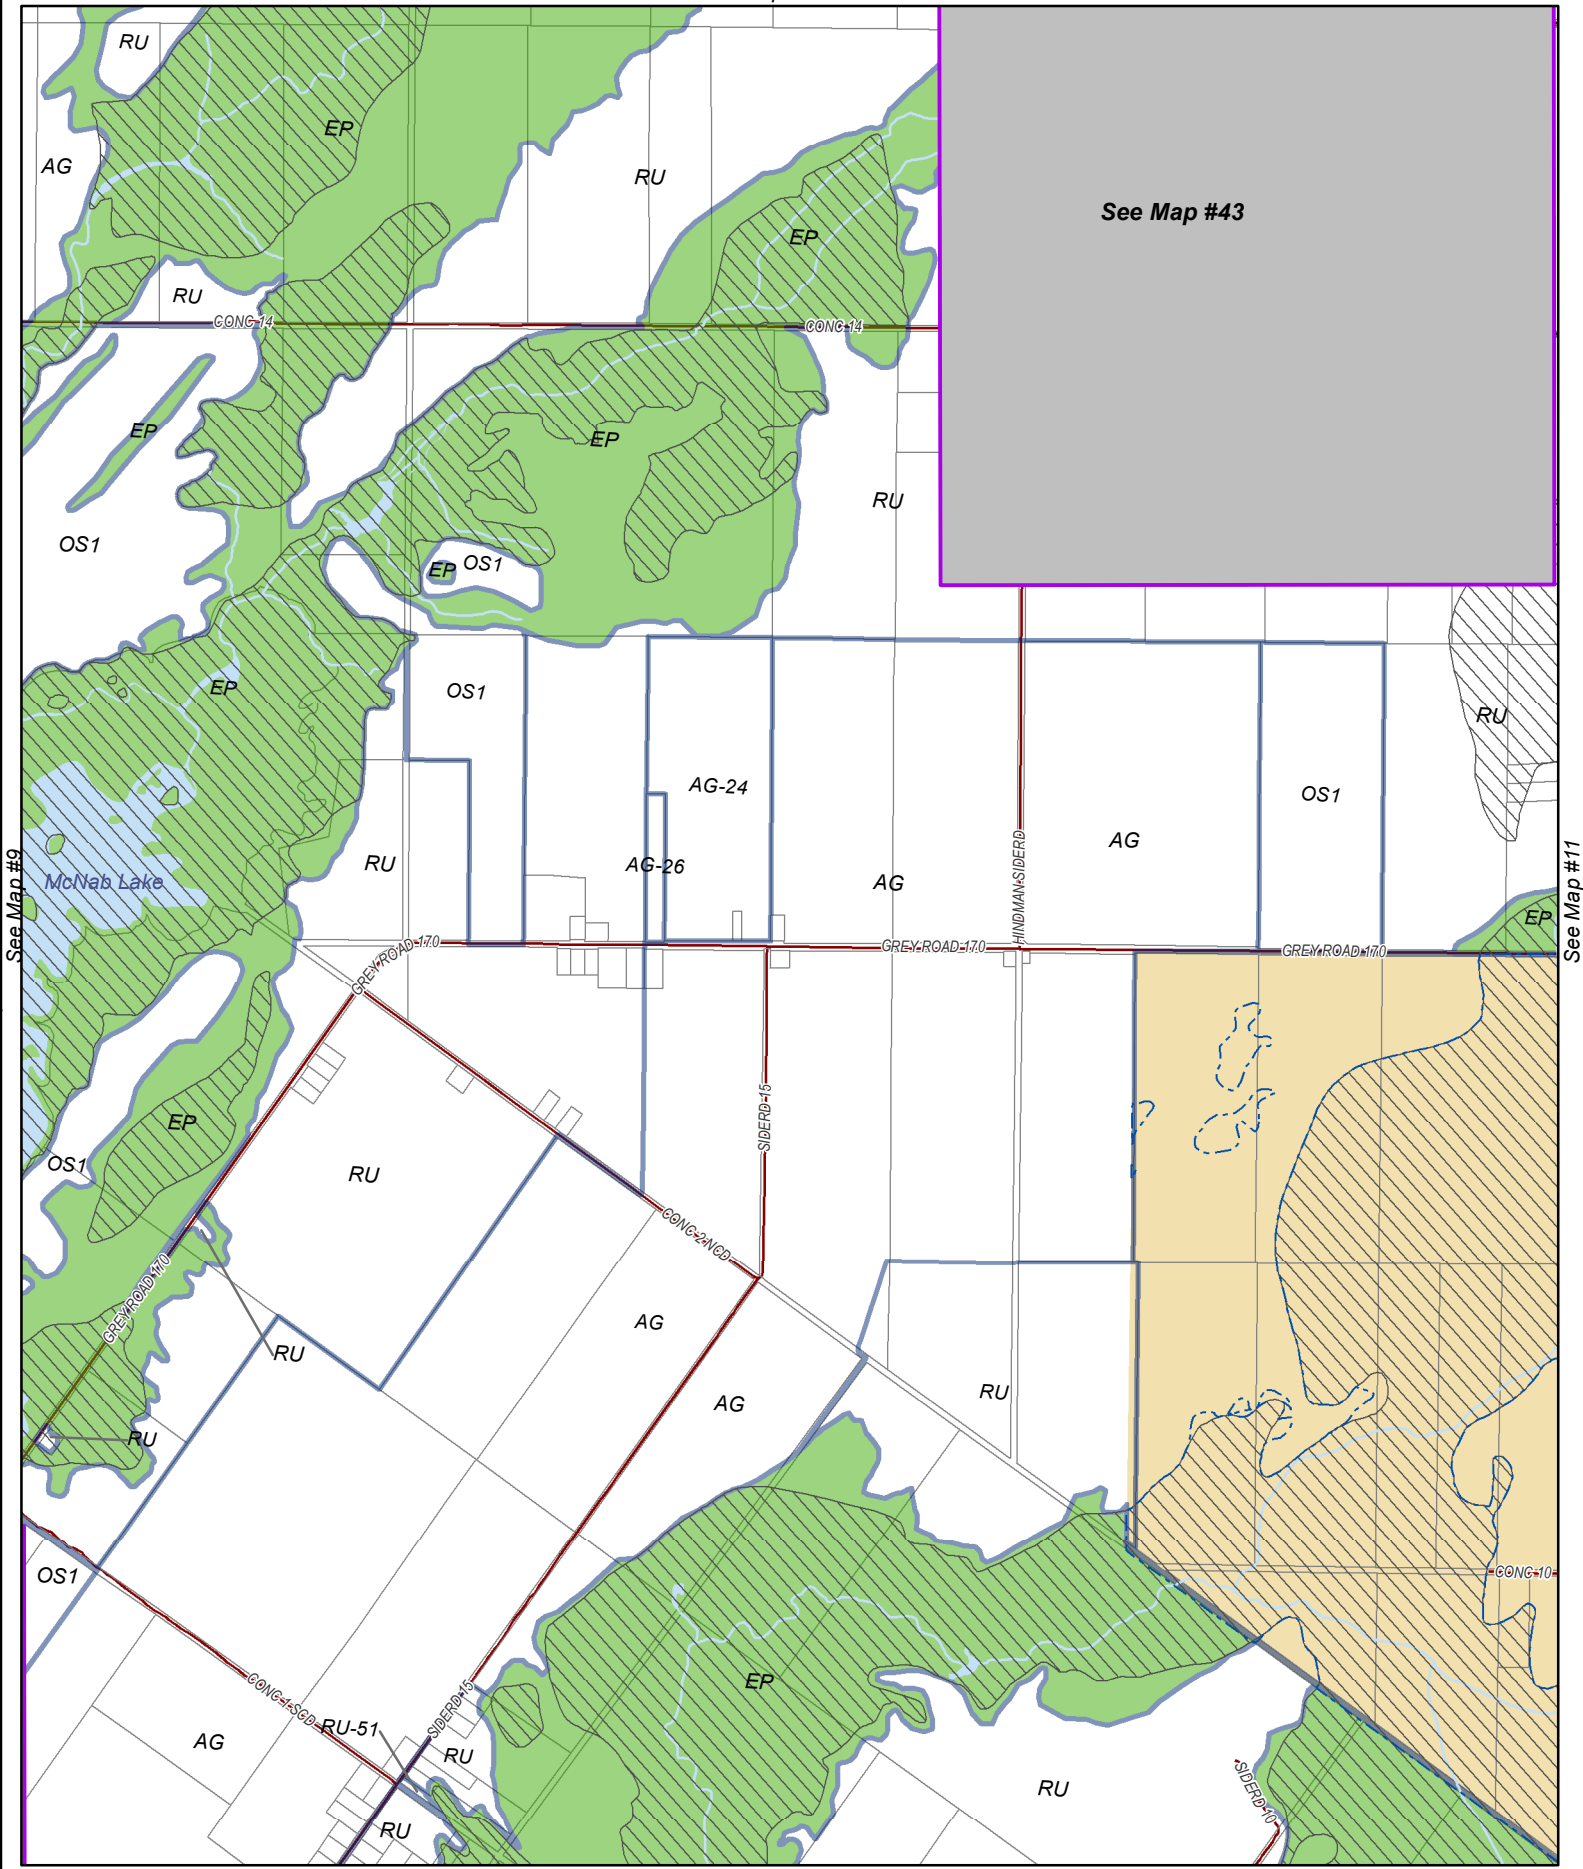

Cobble Beach

See Map #7

See Map #12

Township of Georgian Bluffs
Zoning By-law 2020-020

Schedule A
Map #8/ 53

Date: December 11, 2019

See Map #6

See Map #43

See Map #14

See Map #7

See Map #10

See Map #12

See Map #15

Township of Georgian Bluffs
 Zoning By-law 2020-020

Schedule A
Map #11/ 53

Date: December 11, 2019