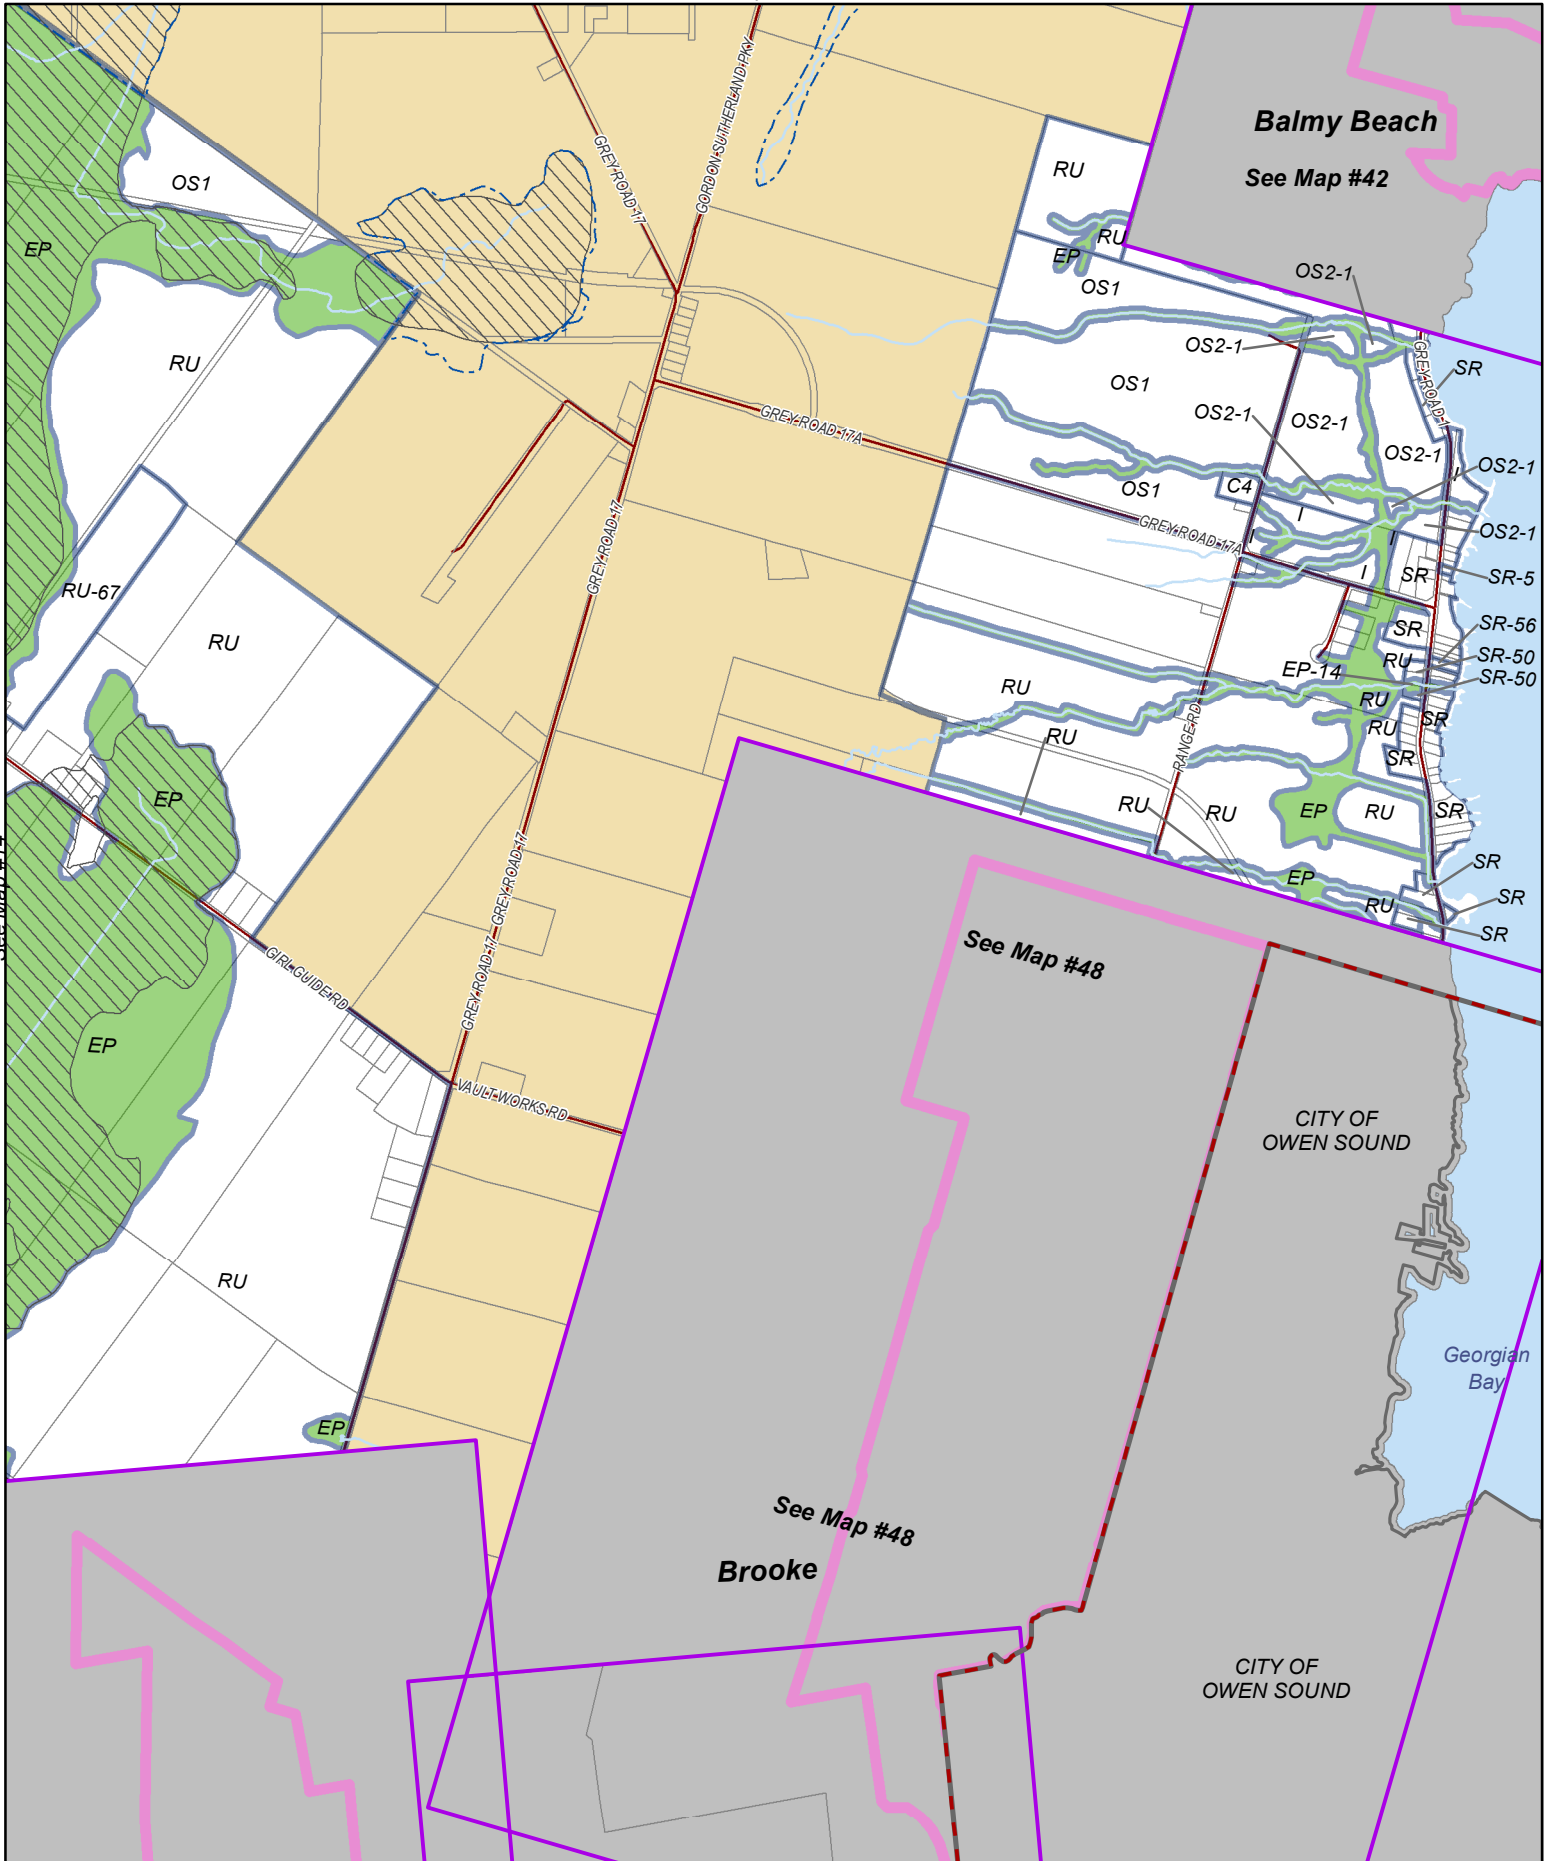

See Map #10

See Map #13

See Map #15

See Map #17

Township of Georgian Bluffs
 Zoning By-law 2020-020

Schedule A
Map #14/ 53

Date: December 11, 2019

See Map #11

Balmy Beach
See Map #42

See Map #48

See Map #48
Brooke

CITY OF OWEN SOUND

Georgian Bay

CITY OF OWEN SOUND

See Map #18

Township of Georgian Bluffs
Zoning By-law 2020-020