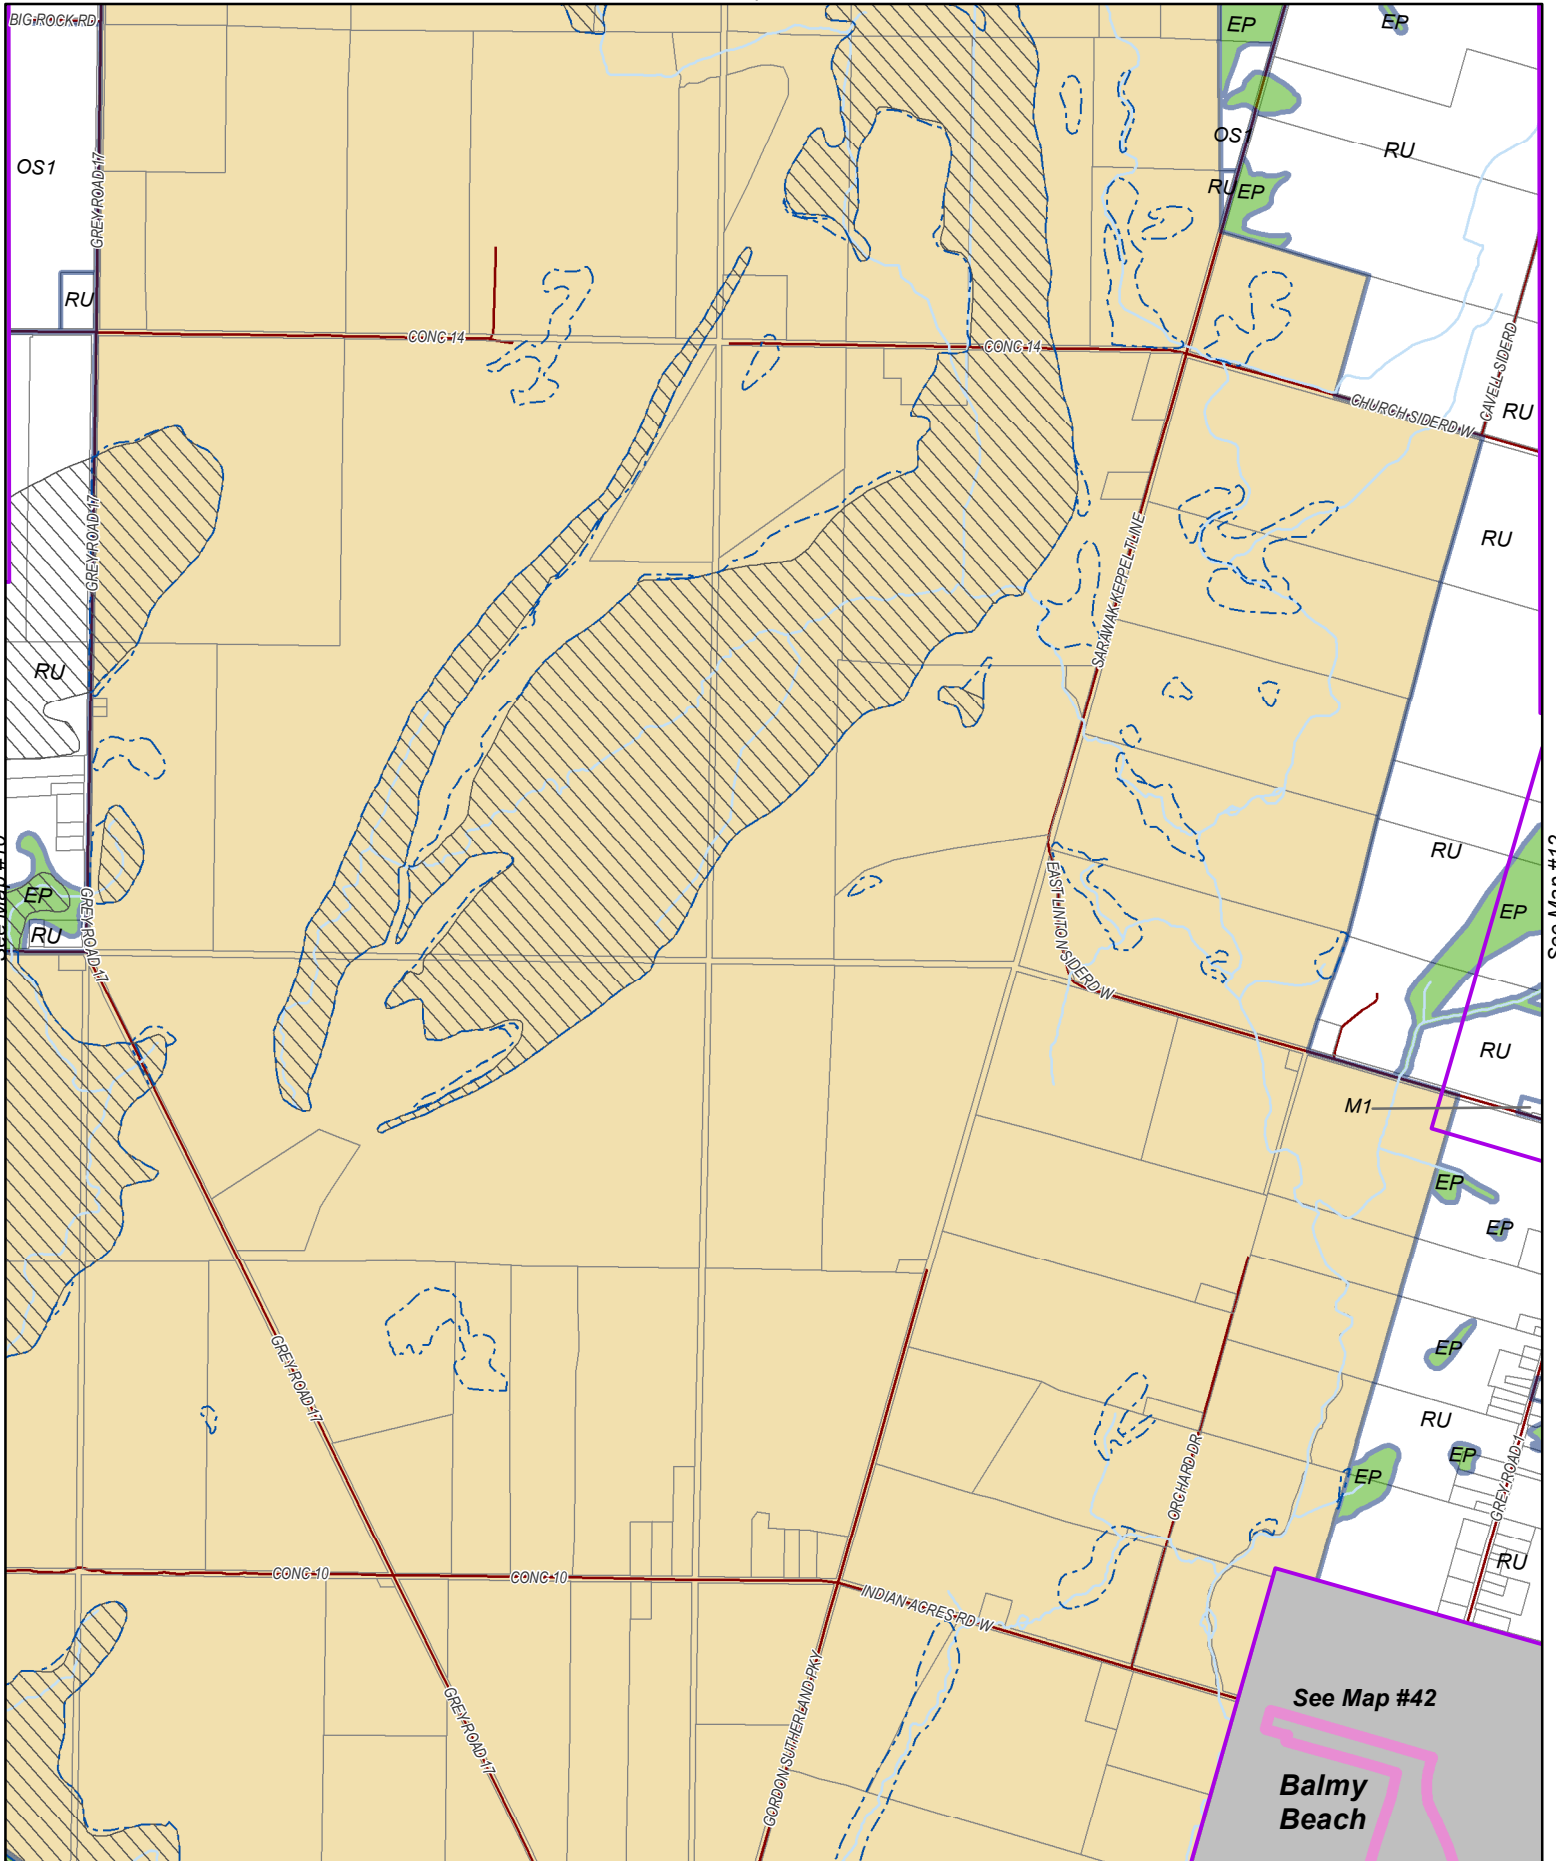

Cobble Beach

See Map #7

See Map #12

Township of Georgian Bluffs
Zoning By-law 2020-020

Schedule A
Map #8/ 53

Date: December 11, 2019

See Map #6

See Map #43

See Map #14

See Map #7

See Map #10

See Map #12

See Map #15

Township of Georgian Bluffs
 Zoning By-law 2020-020

Schedule A
Map #11/ 53

Date: December 11, 2019