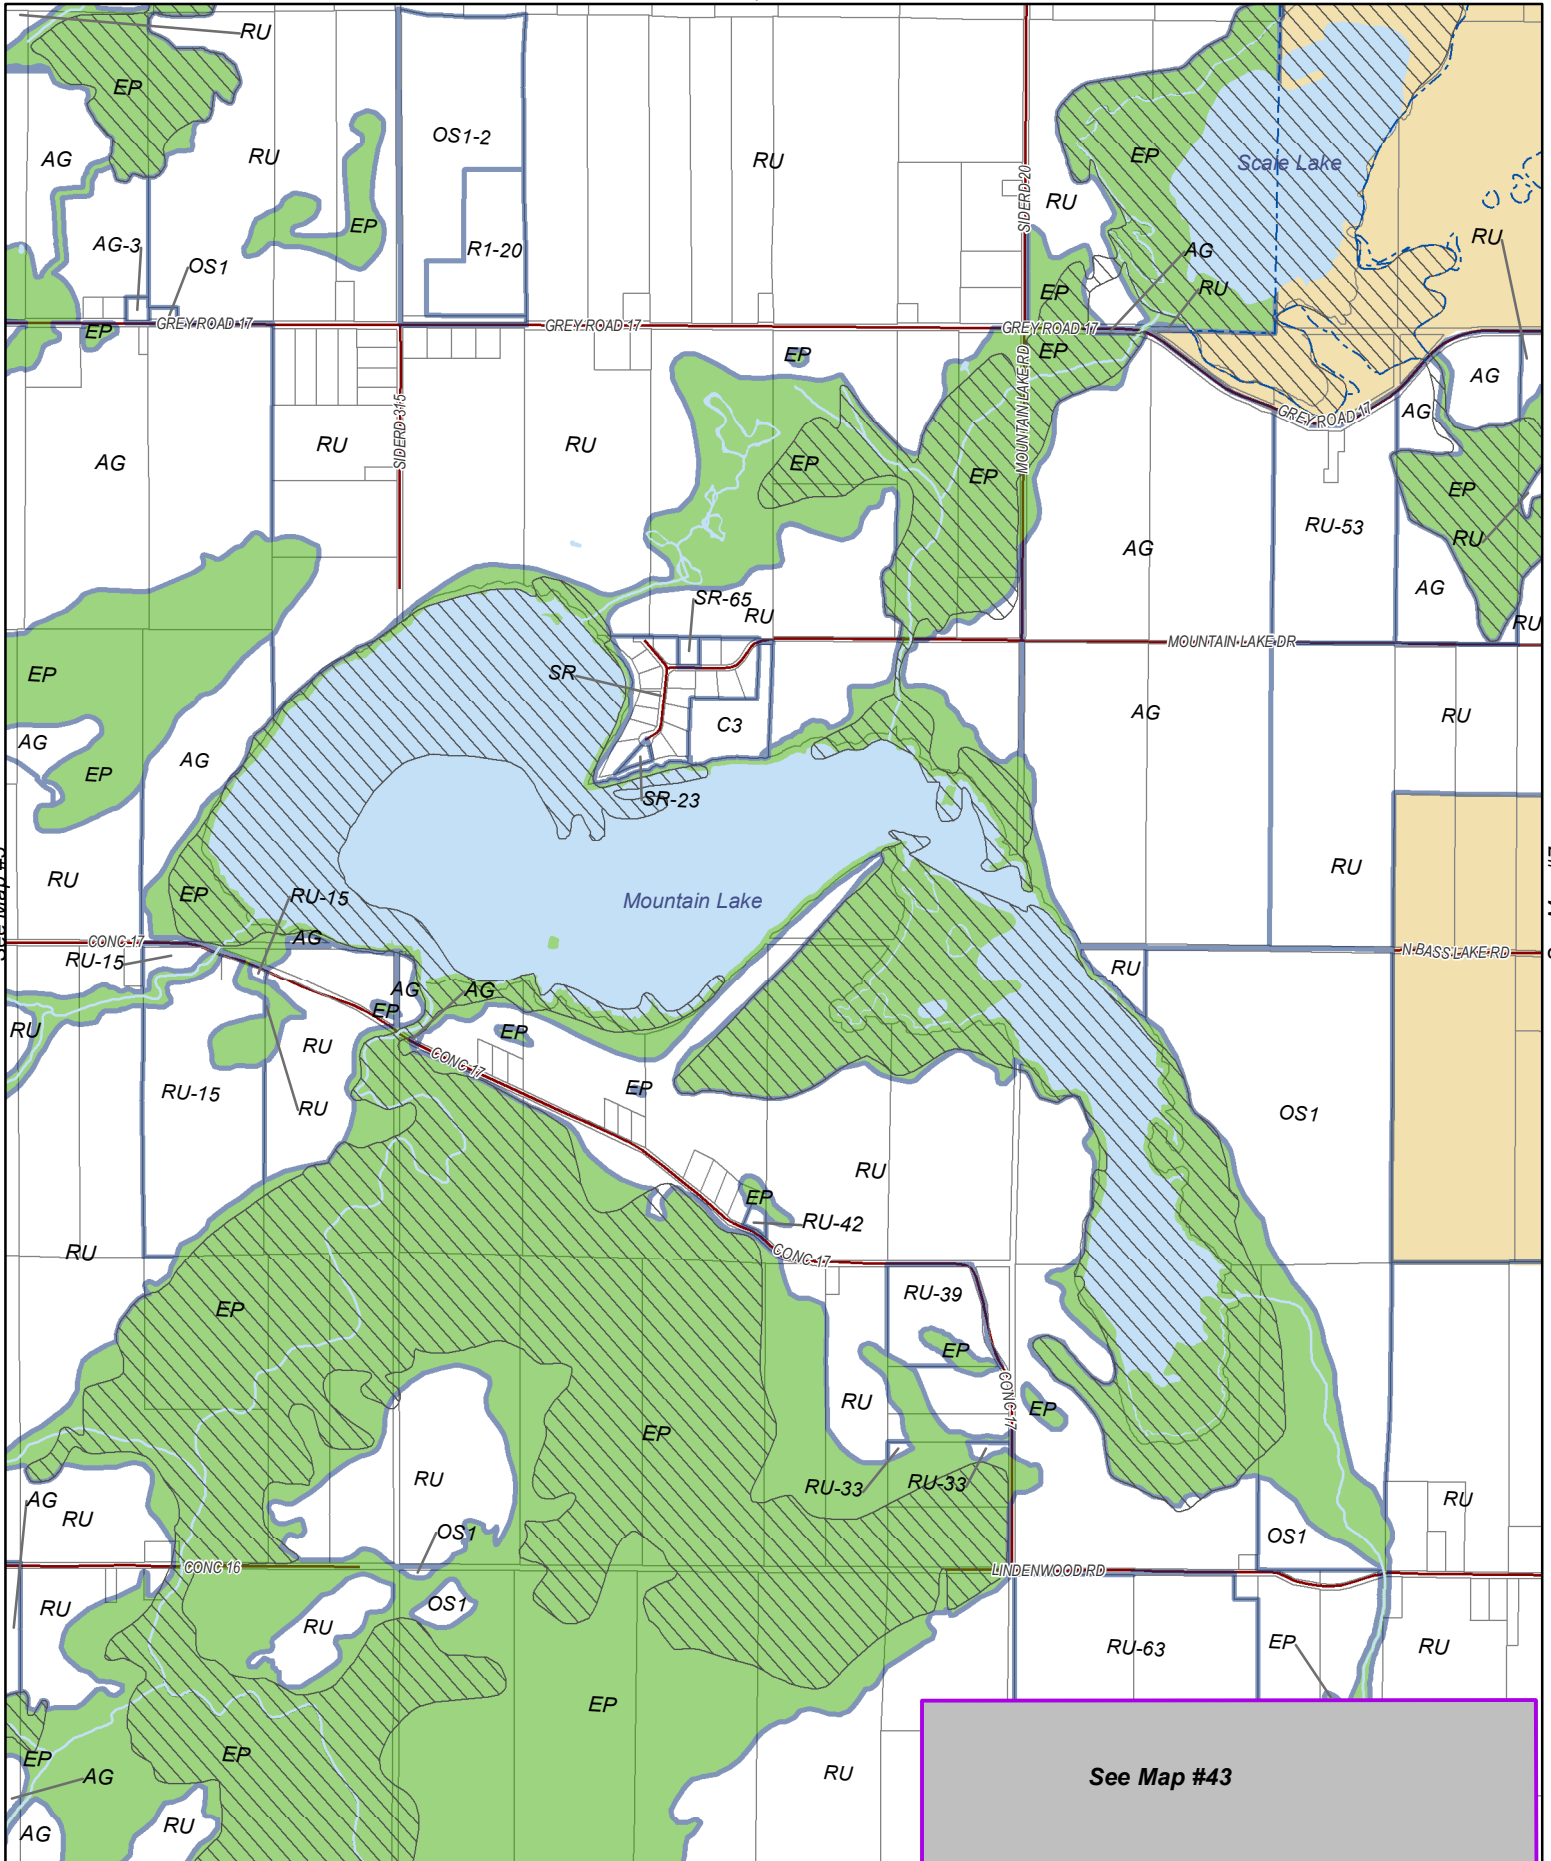

See Map #5

See Map #1

See Map #3

See Map #6

See Map #29

See Map #32

See Map #2

See Map #4

See Map #7

Big Bay

See Map #32

See Map #33

Georgian Bay

See Map #34

See Map #35

See Map #36

See Map #8

Township of Georgian Bluffs
Zoning By-law 2020-020

Schedule A
Map #4/ 53

Date: December 11, 2019

See Map #1

TOWNSHIP OF SOUTH BRUCE PENINSULA

See Map #6

See Map #9

Township of Georgian Bluffs
 Zoning By-law 2020-020

Schedule A
Map #5/ 53

Date: December 11, 2019

See Map #2

See Map #10

See Map #3

See Map #6

See Map #8