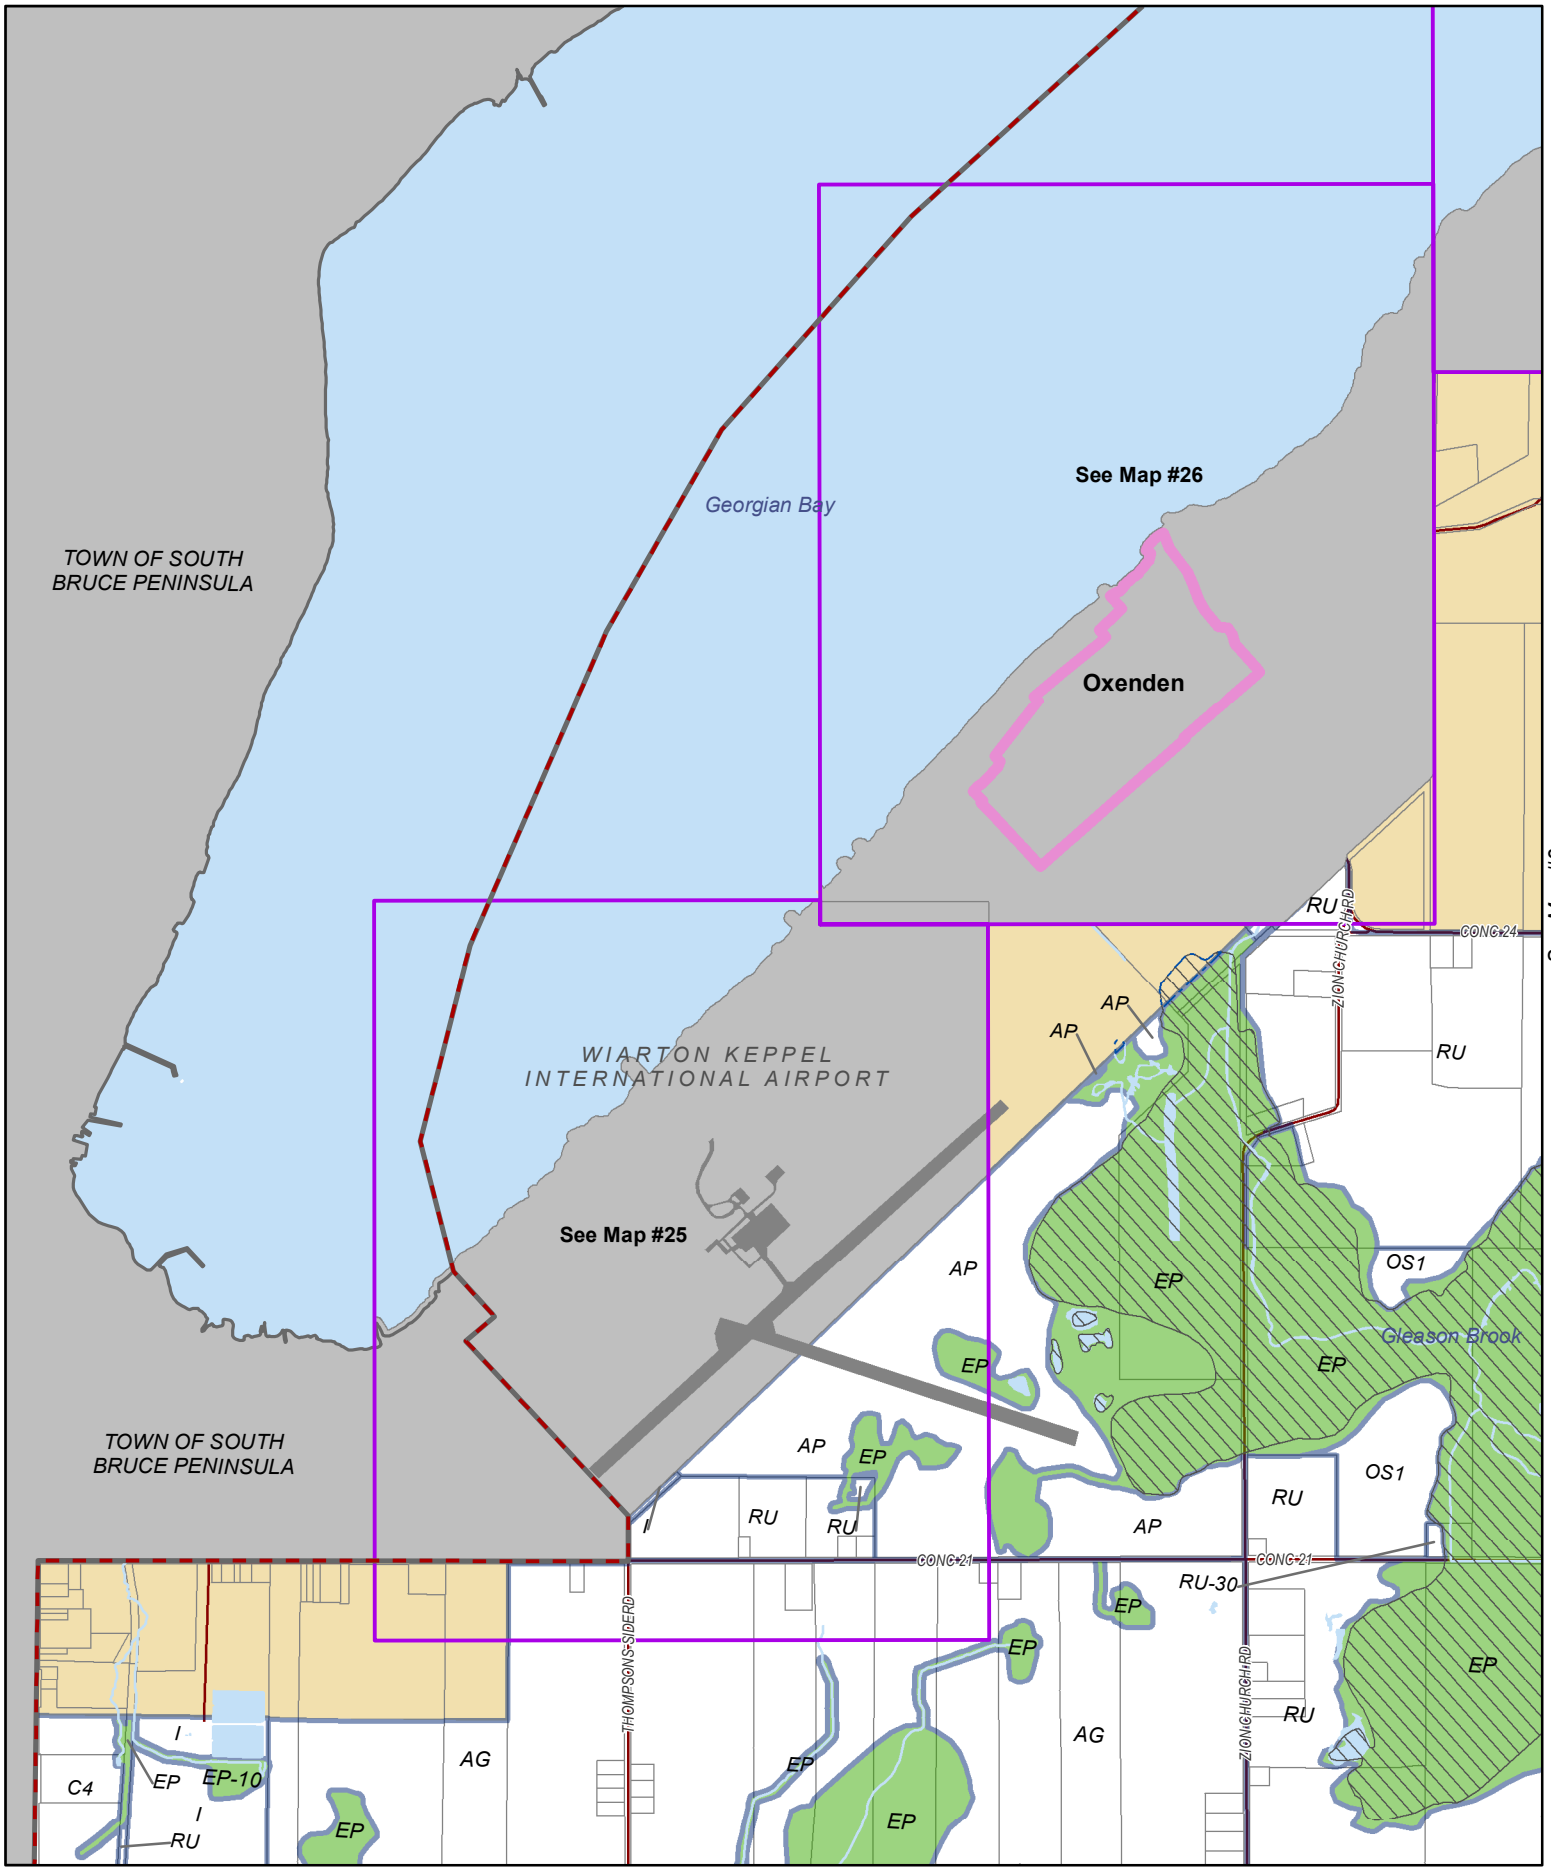

Township of Georgian Bluffs

Zoning By-law 2020-020

Key Map to Schedule 'A'

- #### Zones
- AG Agricultural
 - RU Rural
 - SR Shoreline Residential
 - R1 Residential One
 - RMH Residential Mobile Home
 - RM1 Residential Multiple One
 - C1 General Commercial
 - C2 Rural Commercial
 - C3 Tourist Commercial
 - C4 Highway Commercial
 - CM Marine Commercial
 - M1 Industrial
 - MX Extractive Industrial
 - WD Waste Disposal
 - I Institutional
 - OS1 Open Space
 - OS2 Golf Course
 - EP Environmental Protection
 - PD Planned Development Zone
 - AP Airport Zone

Alternate accessible formats available on request.

¹Settlement Areas shown on schedules do not include Inland Lakes and Shoreline Settlement Areas.

TOWN OF SOUTH BRUCE PENINSULA

Georgian Bay

See Map #26

Oxenden