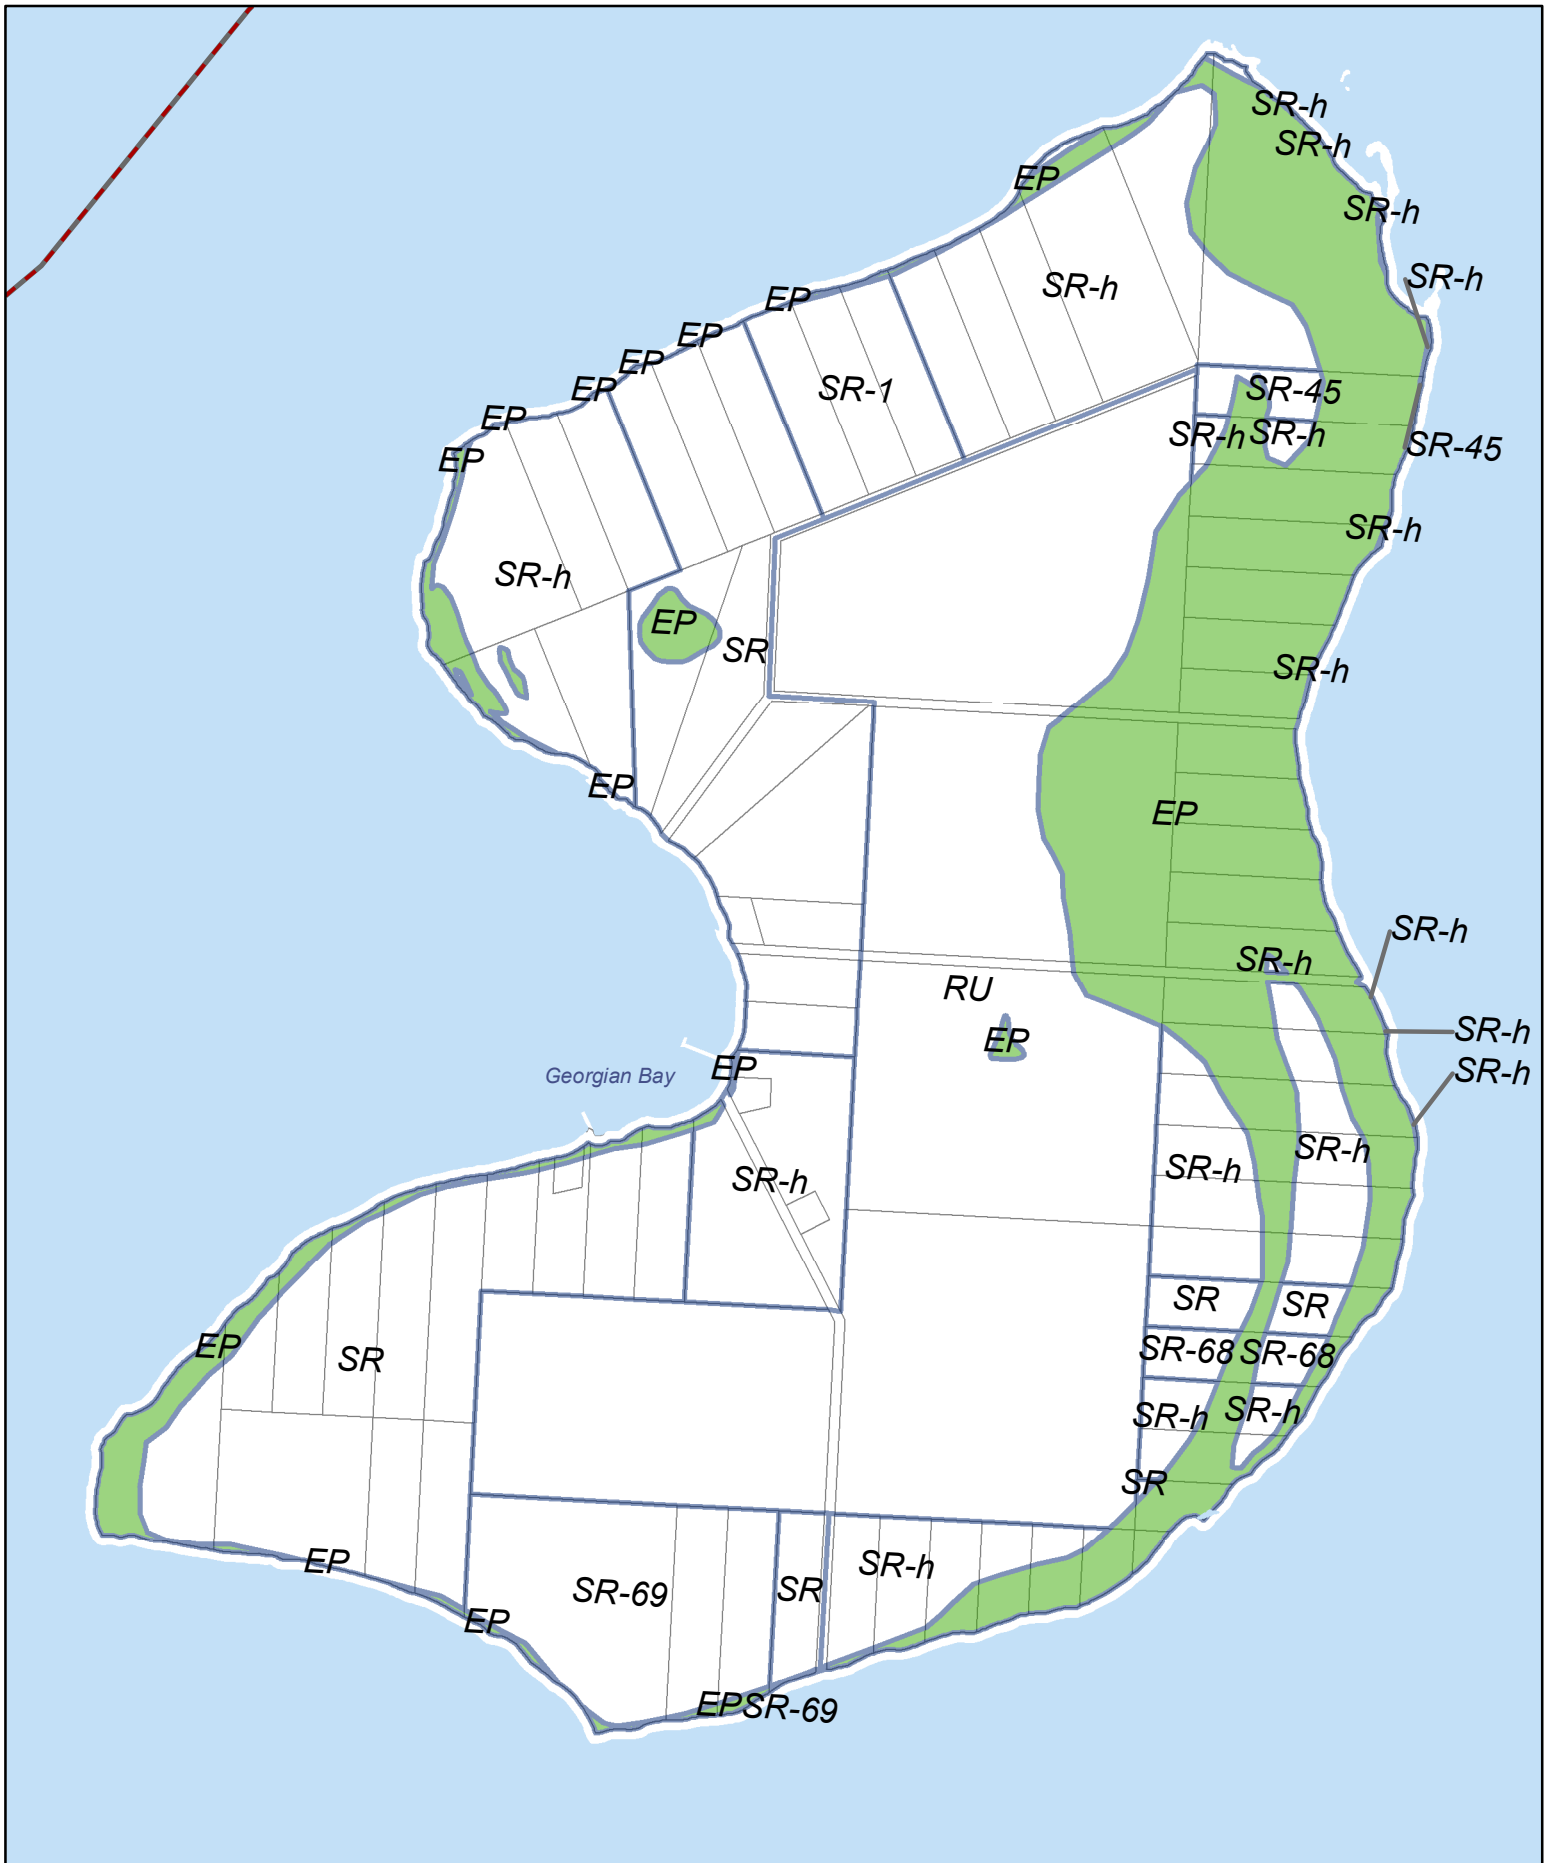

Alternate accessible formats available on request.

¹Settlement Areas shown on schedules do not include Inland Lakes and Shoreline Settlement Areas.

TOWN OF SOUTH BRUCE PENINSULA

Georgian Bay

See Map #26

Oxenden

See Map #21

See Map #20

See Map #22

See Map #21

MUNICIPALITY OF MEAFORD

TOWNSHIP OF CHATSWORTH

See
Map #1

See Map #8

See Map #8

See Map #8

See Map #12

Cobble Beach

Georgian Bay

East Linton

Cobble Beach

CHURCHSIDERD'W