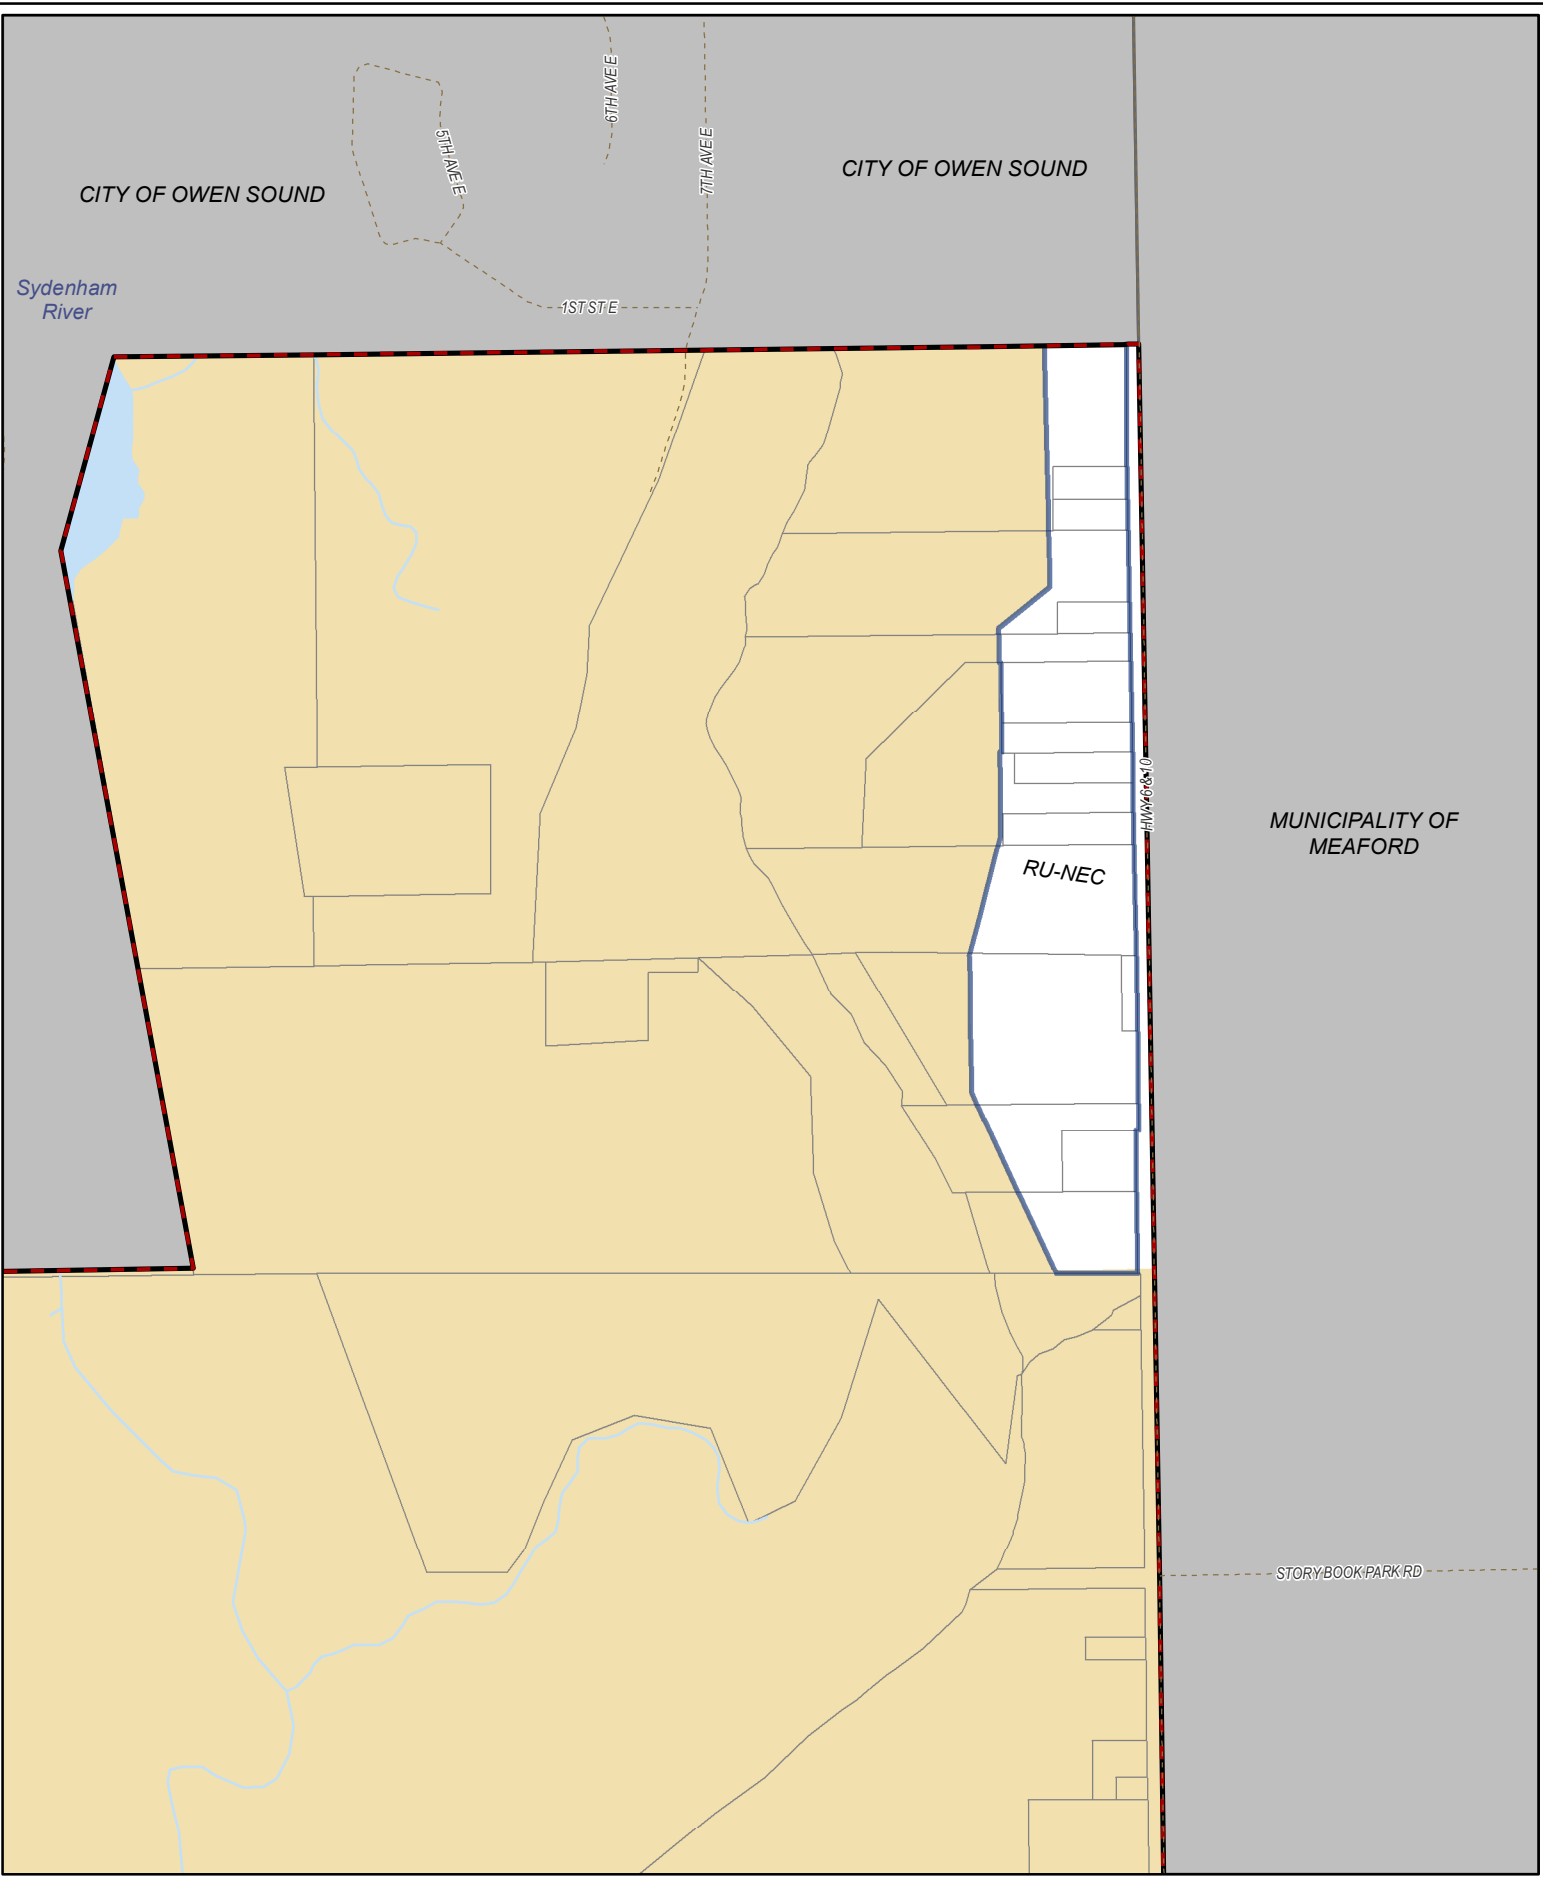

CITY OF OWEN SOUND

CITY OF OWEN SOUND

Sydenham River

6TH AVE E

6TH AVE E

7TH AVE E

1ST ST E

RU-NEC

MUNICIPALITY OF MEAFORD

STORYBOOK PARK RD