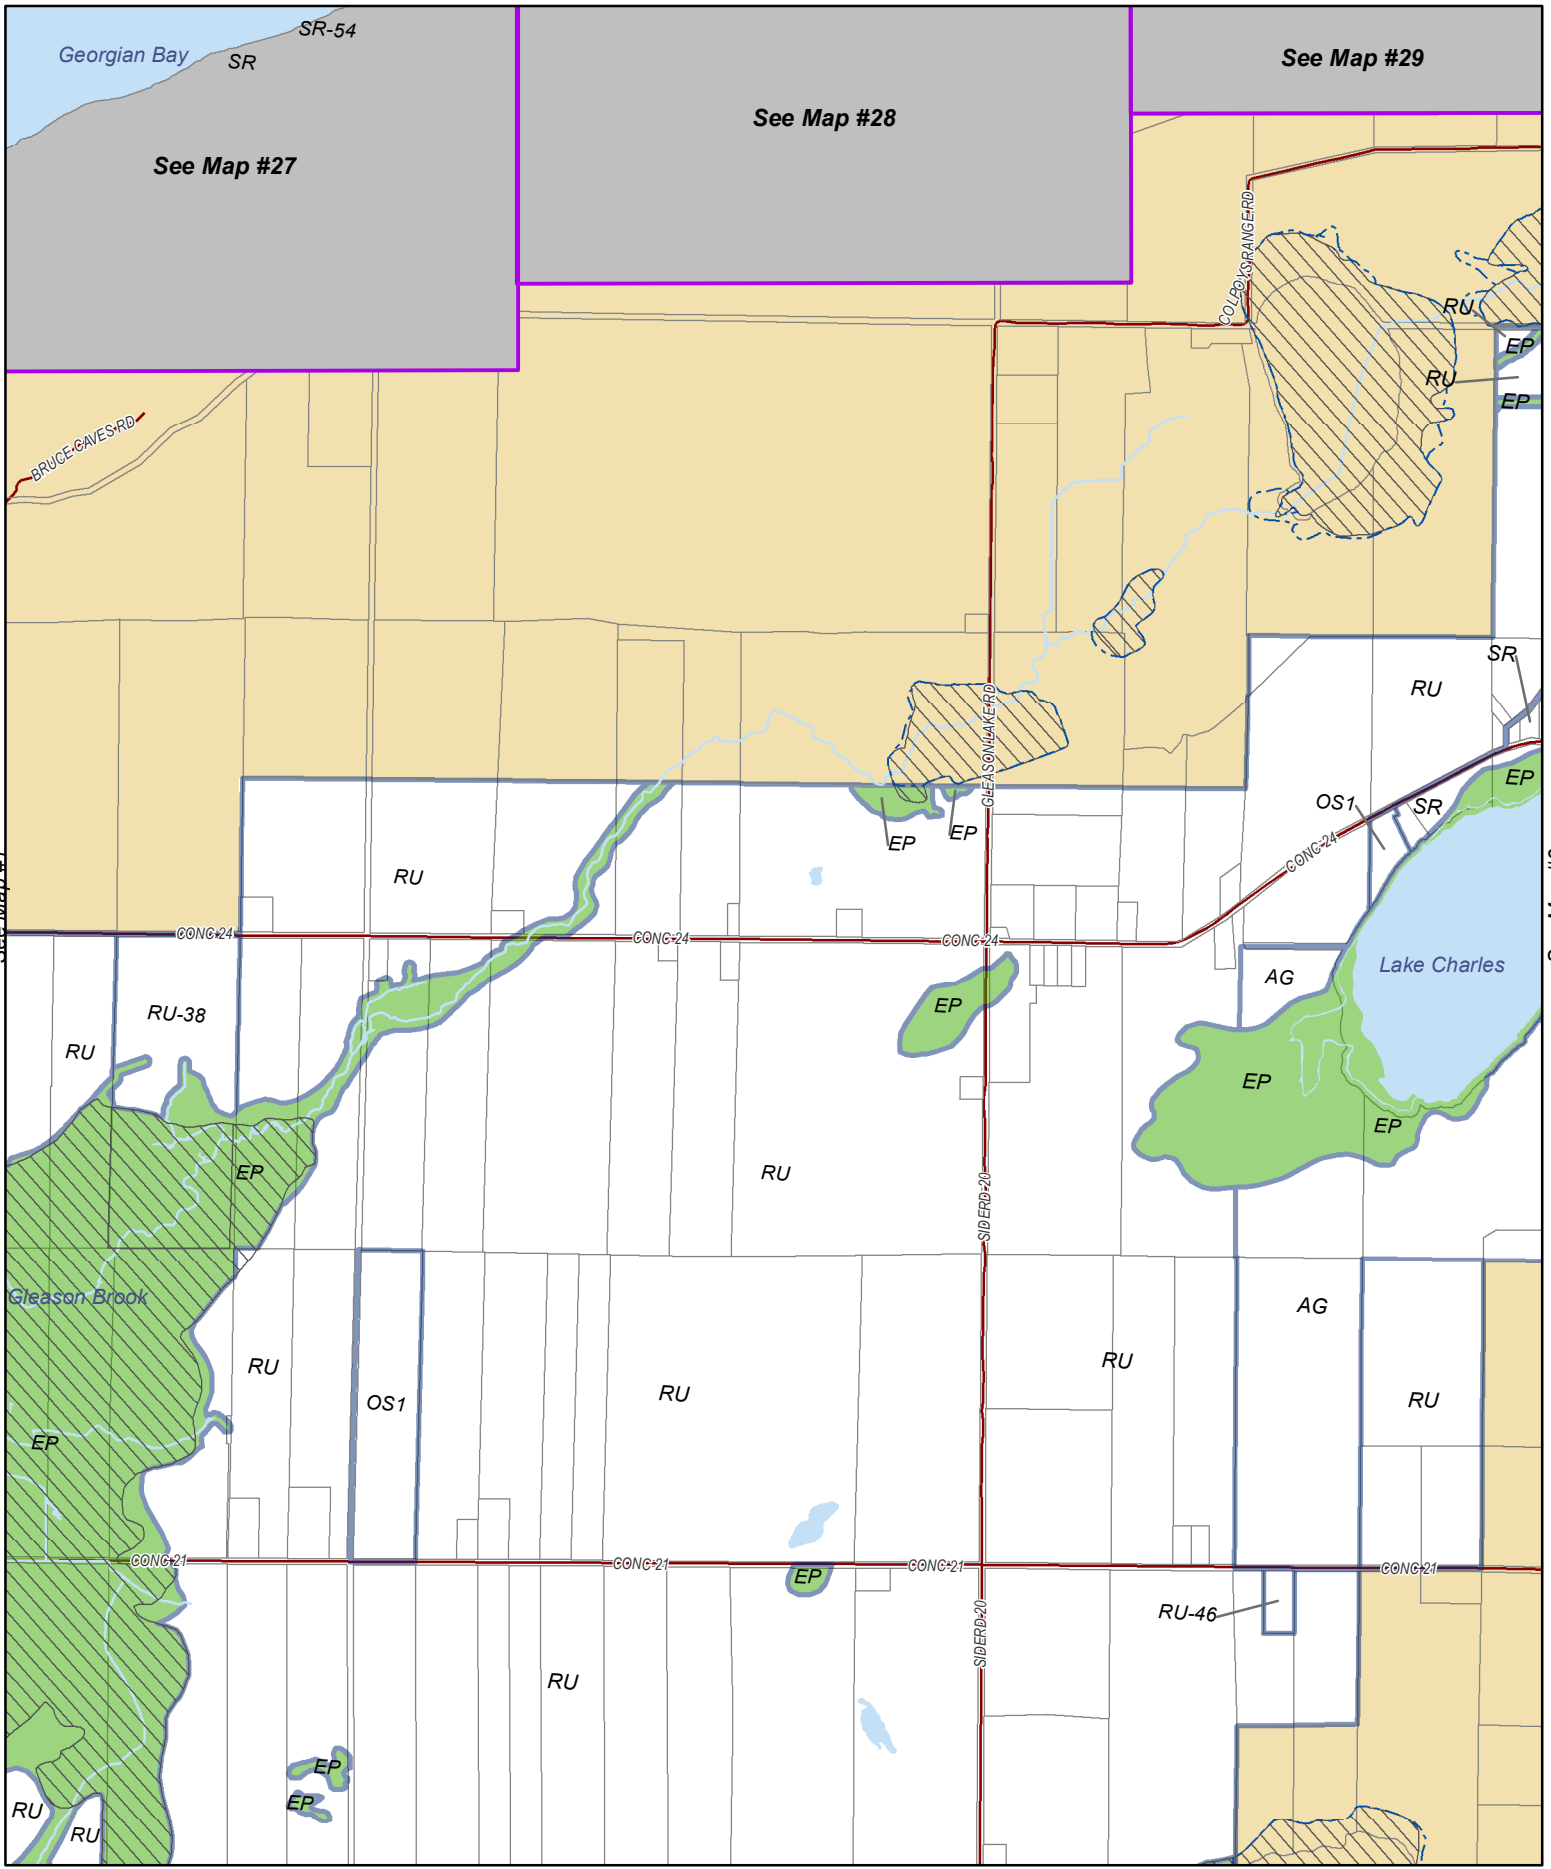

Alternate accessible formats available on request.

¹Settlement Areas shown on schedules do not include Inland Lakes and Shoreline Settlement Areas.

TOWN OF SOUTH BRUCE PENINSULA

Georgian Bay

See Map #26

Oxenden

WARTON KEPPEL INTERNATIONAL AIRPORT

See Map #25

TOWN OF SOUTH BRUCE PENINSULA

Gleason Brook

Township of Georgian Bluffs
Zoning By-law 2020-020

Schedule A
Map #1/ 53

Date: December 11, 2019

See Map #2

See Map #5

See Map #1

See Map #3

See Map #6

See Map #29

See Map #32

See Map #2

See Map #4

See Map #7

Big Bay

See Map #32

See Map #33

Georgian Bay

See Map #34

See Map #35

See Map #36