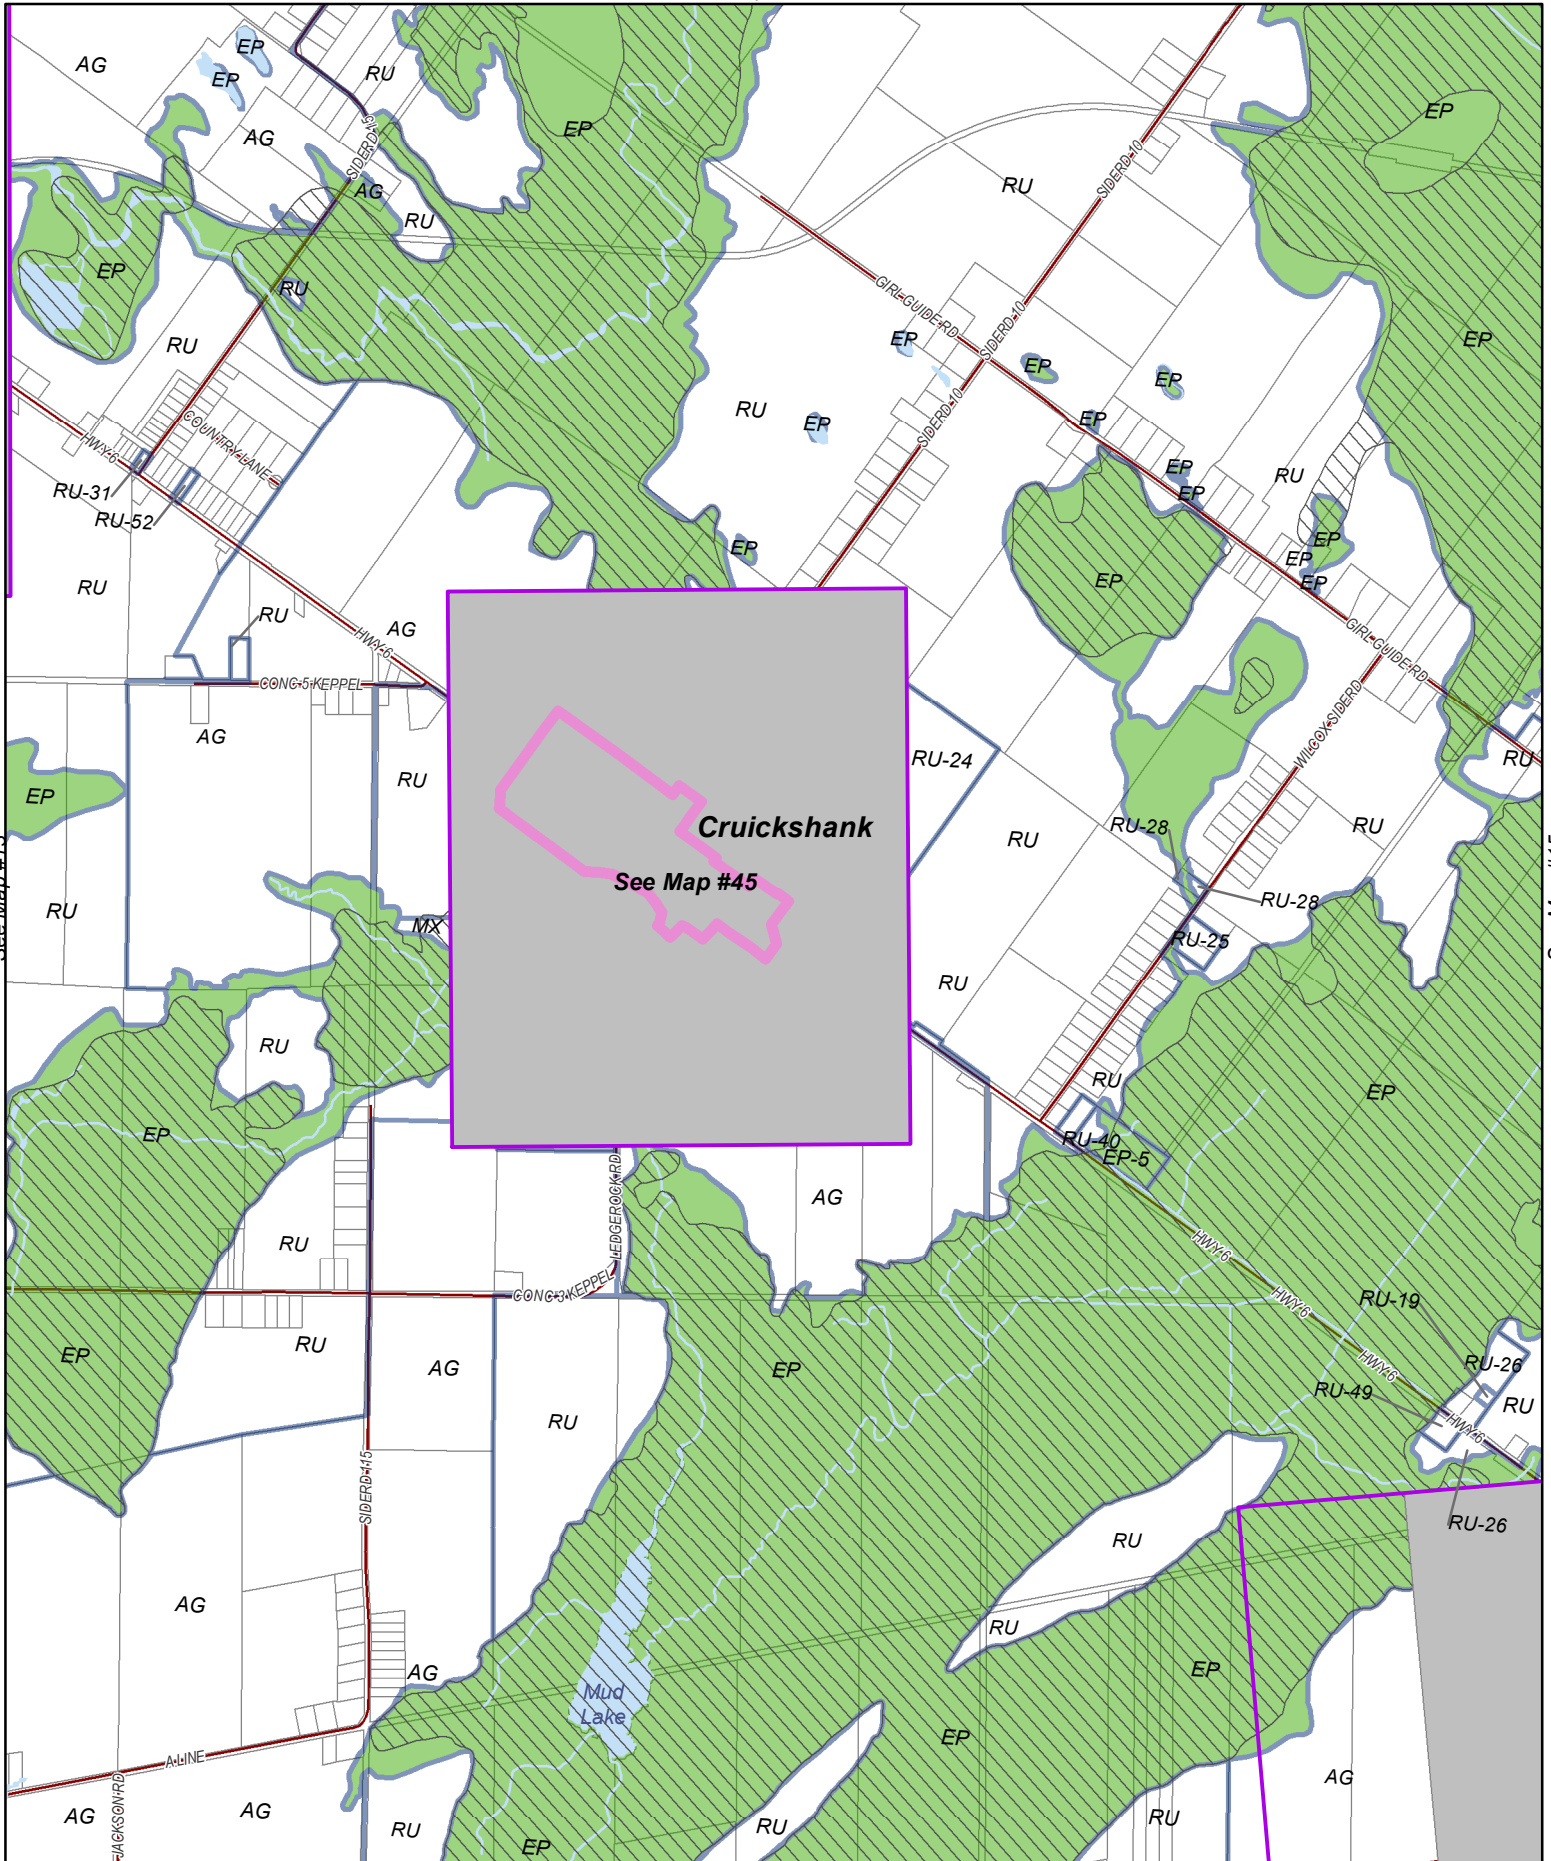

See Map #14

See Map #7

See Map #10

See Map #12

See Map #15

Township of Georgian Bluffs
 Zoning By-law 2020-020

Schedule A
Map #11/ 53

Date: December 11, 2019

See Map #10

See Map #13

See Map #15

See Map #17

Township of Georgian Bluffs
 Zoning By-law 2020-020

Schedule A
Map #14/ 53

Date: December 11, 2019

See Map #11