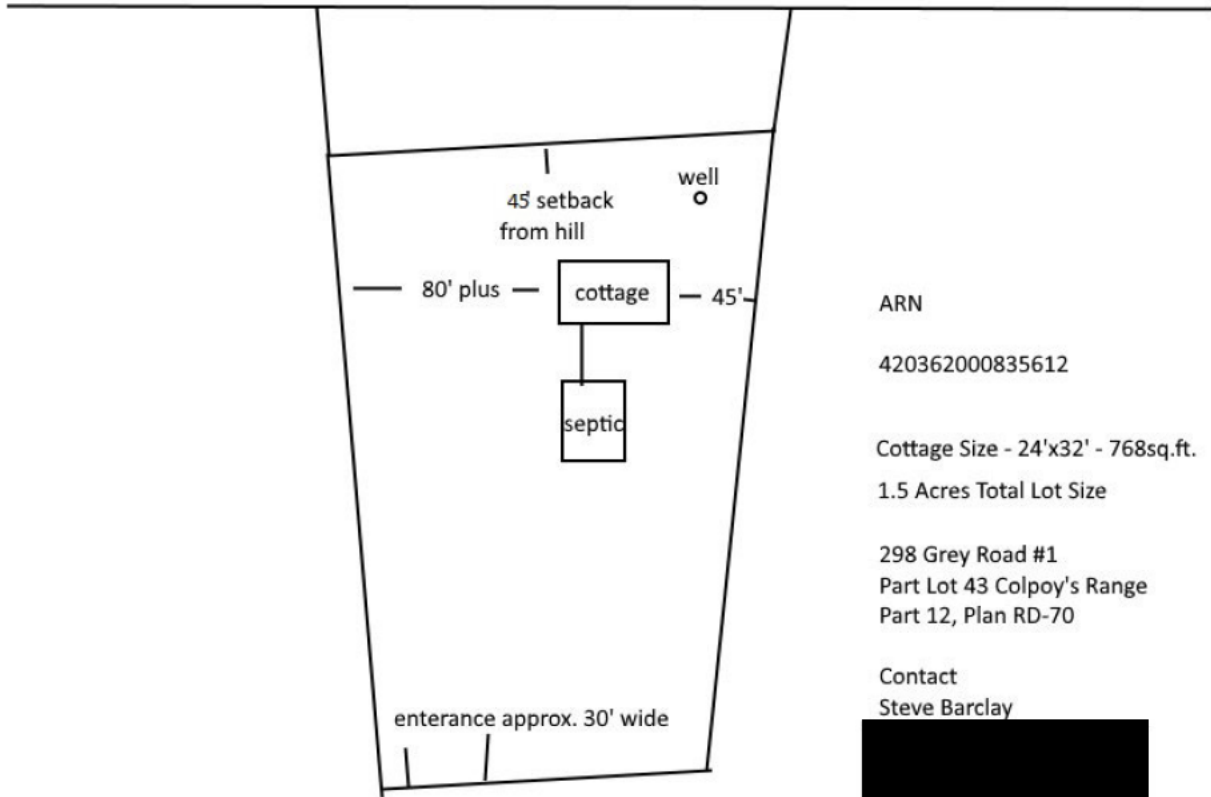

GREY ROAD 1

ARN

420362000835612

Cottage Size - 24'x32' - 768sq.ft.

1.5 Acres Total Lot Size

298 Grey Road #1
Part Lot 43 Colpoy's Range
Part 12, Plan RD-70

Contact
Steve Barclay